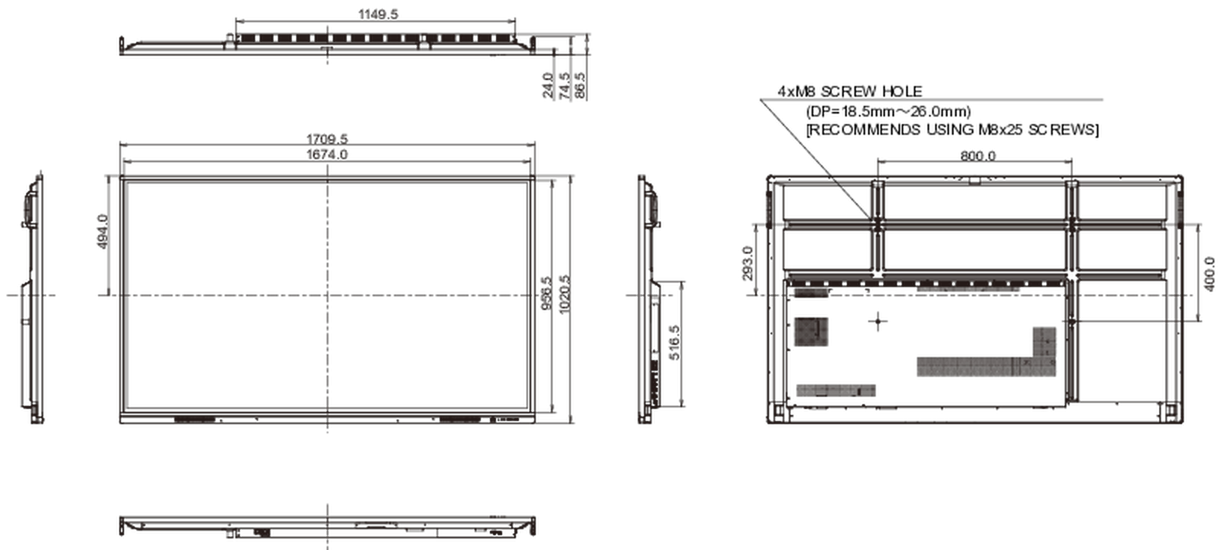

## 10 DIMENZIJE / TEŽINA

Dimenzije proizvoda Š x V x D	1710 x 1020 x 87mm
Dimenzije kutije Š x V x D	1930 x 280 x 1140mm
Težina (bez kutije)	51.9kg
Težina (sa kutijom)	69kg
EAN kod	4948570118847

All trademarks and registered trademarks acknowledged. E & O E. Specification subject to change without notice. All LCD's comply with ISO-9241-307:2008 in connection with pixel defects.