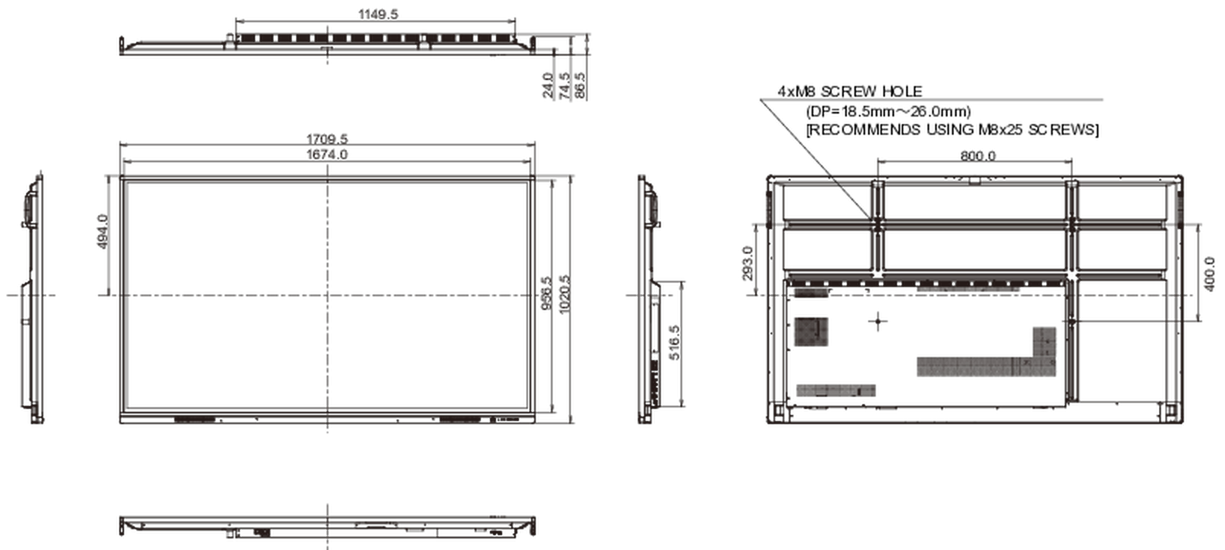

## 10 DIMENSIONS / WEIGHT

Product dimensions W x H x D	1710 x 1020 x 87mm
Box dimensions W x H x D	1930 x 280 x 1140mm
Weight (without box)	51.9kg
Weight (with box)	69kg
EAN code	4948570118847

© IYAMA CORPORATION. ALL RIGHTS RESERVED