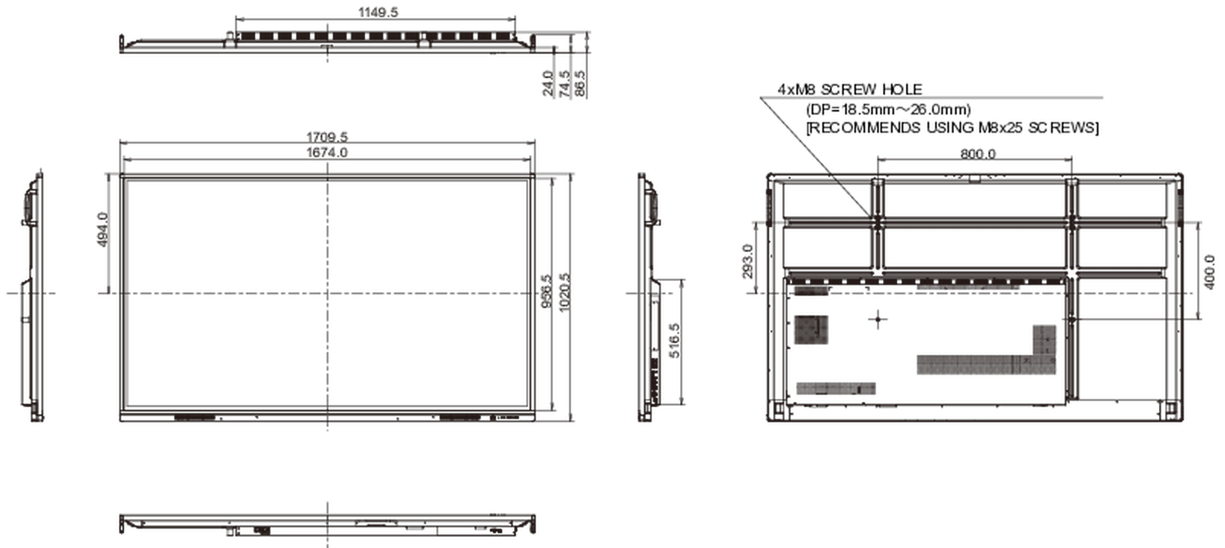

## 10 DIMENSIONS / WEIGHT

Product dimensions W x H x D	1710 x 1020 x 87mm
Box dimensions W x H x D	1930 x 280 x 1140mm
Weight (without box)	51.9kg
Weight (with box)	69kg
EAN code	4948570118847

All trademarks and registered trademarks acknowledged. E & O E. Specification subject to change without notice. All LCD's comply with ISO-9241-307:2008 in connection with pixel defects.