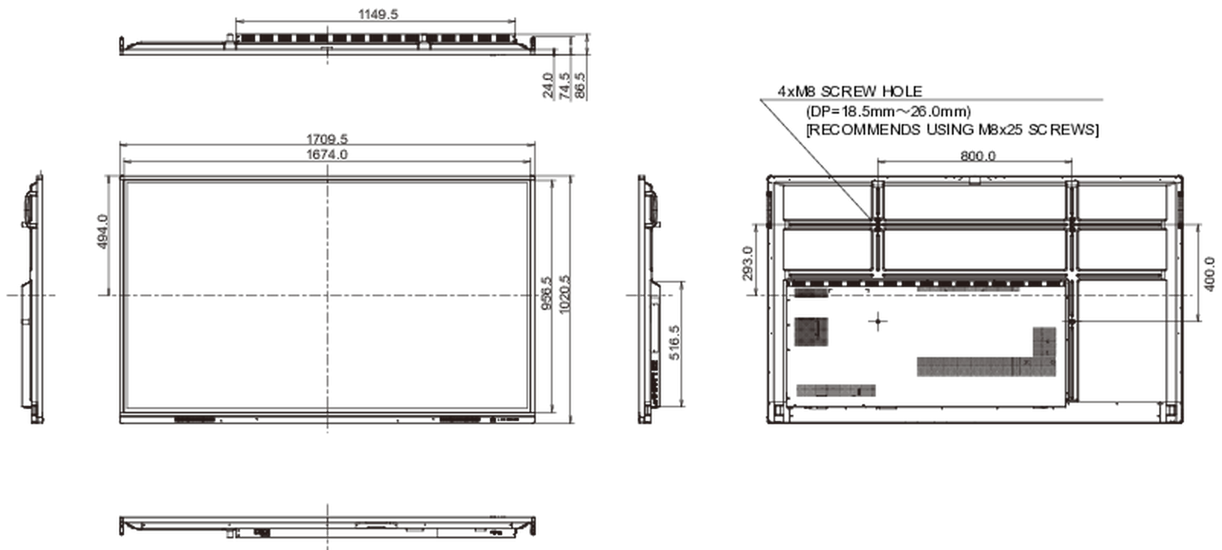

10 DIMENSIONS / WEIGHT

Product dimensions W x H x D	1710 x 1020 x 87mm
Box dimensions W x H x D	1930 x 280 x 1140mm
Weight (without box)	51.9kg
Weight (with box)	69kg
EAN code	4948570118847

All trademarks and registered trademarks acknowledged. E & O E. Specification subject to change without notice. All LCD's comply with ISO-9241-307:2008 in connection with pixel defects.