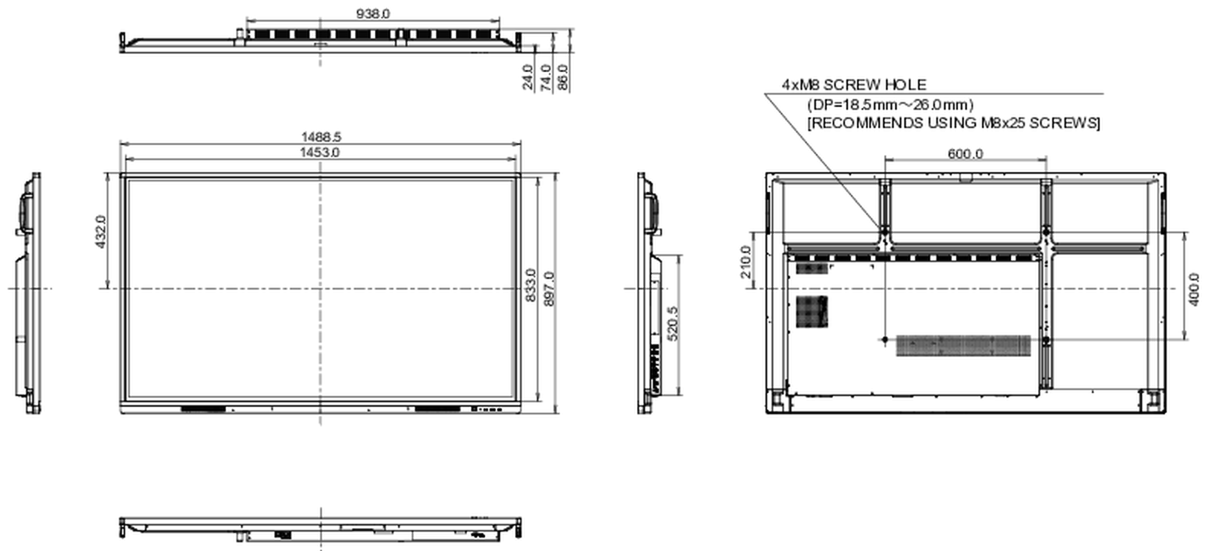

10 DIMENSIONS / WEIGHT

Product dimensions W x H x D 1489 x 897 x 87mm

Box dimensions W x H x D 1697 x 220 x 1005mm

Weight (without box) 38.5kg

Weight (with box) 50kg

EAN code 4948570118830

© IYAMA CORPORATION. ALL RIGHTS RESERVED