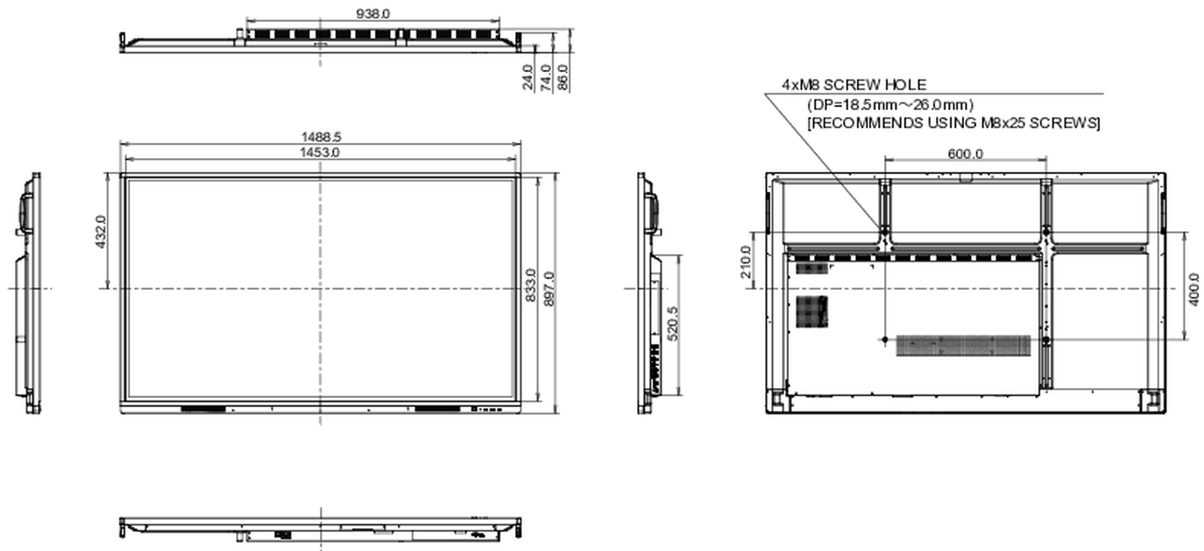

10 DIMENSIONS / WEIGHT

Product dimensions W x H x D	1489 x 897 x 87mm
Box dimensions W x H x D	1697 x 220 x 1005mm
Weight (without box)	38.5kg
Weight (with box)	50kg
EAN code	4948570118830

All trademarks and registered trademarks acknowledged. E & O E. Specification subject to change without notice. All LCD's comply with ISO-9241-307:2008 in connection with pixel defects.