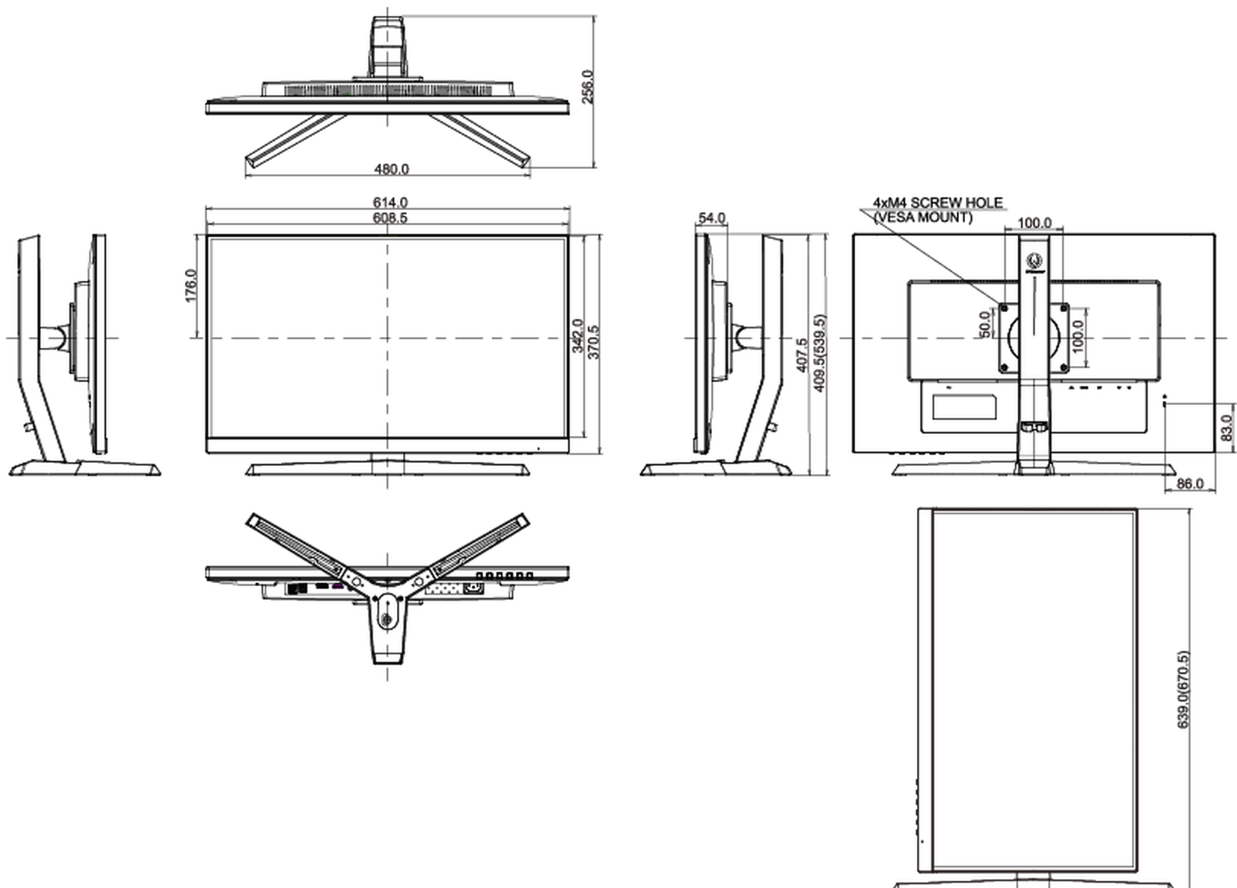

04 MECHANICAL

Display position adjustments	height, pivot (rotation), tilt
Height adjustment	130mm
Rotation (PIVOT function)	90°
Tilt angle	18° up; 3° down
VESA mounting	100 x 100mm
Cable management system	yes

05 ACCESSORIES INCLUDED

Cables	power, USB, HDMI, DP
Other	quick start guide, safety guide

06 POWER MANAGEMENT

Power supply unit	internal
Power supply	AC AC - 100V, 240V, 50Hz
Power usage	35W typical, 0.5W stand by, 0.3W off mode

Product dimensions W x H x D	614 x 409.5 (539.5) x 256mm
Box dimensions W x H x D	740 x 456 x 215mm
Weight (without box)	5.4kg
Weight (with box)	7.4kg
EAN code	4948570118328

All trademarks and registered trademarks acknowledged. E & O E. Specification subject to change without notice. All LCD's comply with ISO-9241-307:2008 in connection with pixel defects.