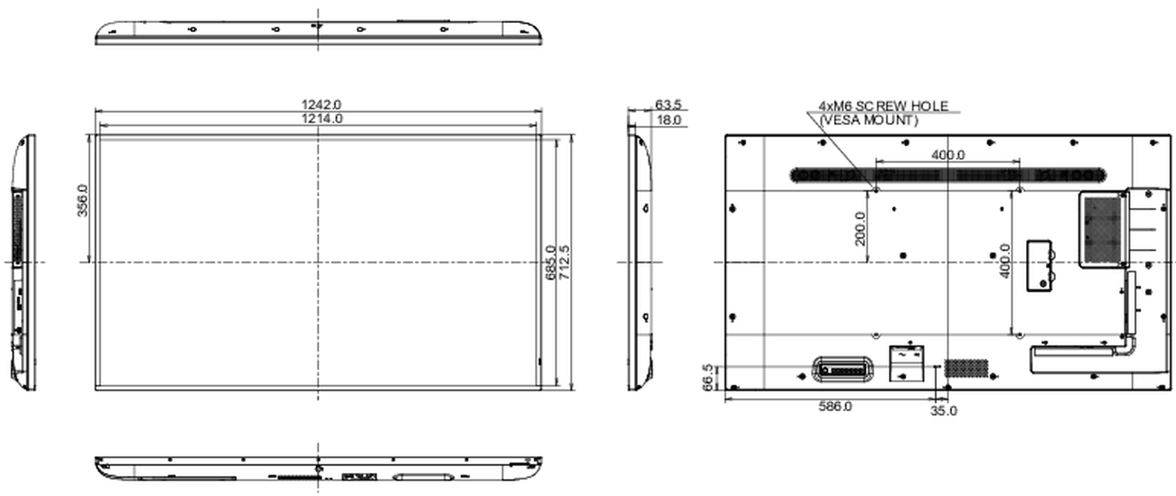

09 DIMENZIJE / TEŽINA

Dimenzije proizvoda Š x V x D	1241 x 712.6 x 63.5mm
Dimenzije kutije Š x V x D	1350 x 160 x 860mm
Težina (bez kutije)	16.7kg
Težina (sa kutijom)	23kg
EAN kod	4948570118496

All trademarks and registered trademarks acknowledged. E & O E. Specification subject to change without notice. All LCD's comply with ISO-9241-307:2008 in connection with pixel defects.