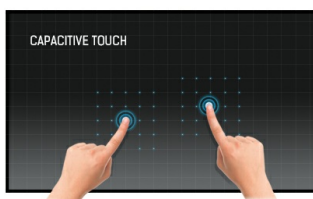

32" 12pt Open Frame PCAP interactive large format display

The Full HD (1920x1080) TF3239MSC Open Frame monitor with slim borders is the ideal display solution for interactive shop windows, education, kiosks and in-store communications. The Projective Capacitive (PCAP) touch technology with 12 touch points ensures a seamless and accurate touch response. Thanks to the touch-through-glass technology it's possible to turn glass surfaces into touchscreens. It can be installed in landscape, portrait and face-up orientation for maximum flexibility and accessibility. With its AMVA3 LED panel, it offers exceptional colour performance, high contrast and wide viewing angles. Featuring a metal housing with a 60950-1 ball-drop proof, scratch-resistant, edge-to-edge glass, this display can be installed in the most demanding environments and build in different set-ups as a result of its Open Frame side mounting holes. For ease of integration, the TF3239MSC can be equipped with optional external mounting brackets ([OMK4-4](#)) making it an ideal solution for kiosk integrators and interactive multimedia.

Üvegen keresztül érintő funkció

Ez az üvegen keresztül érintő funkció közvetlenül az üvegen keresztül működik, és az üvegfelületeket interaktív érintőképernyővé alakíthatja. Használja kirakati ablakokon, ingatlanirodában, üzlethelyiségekben vagy éttermekben.