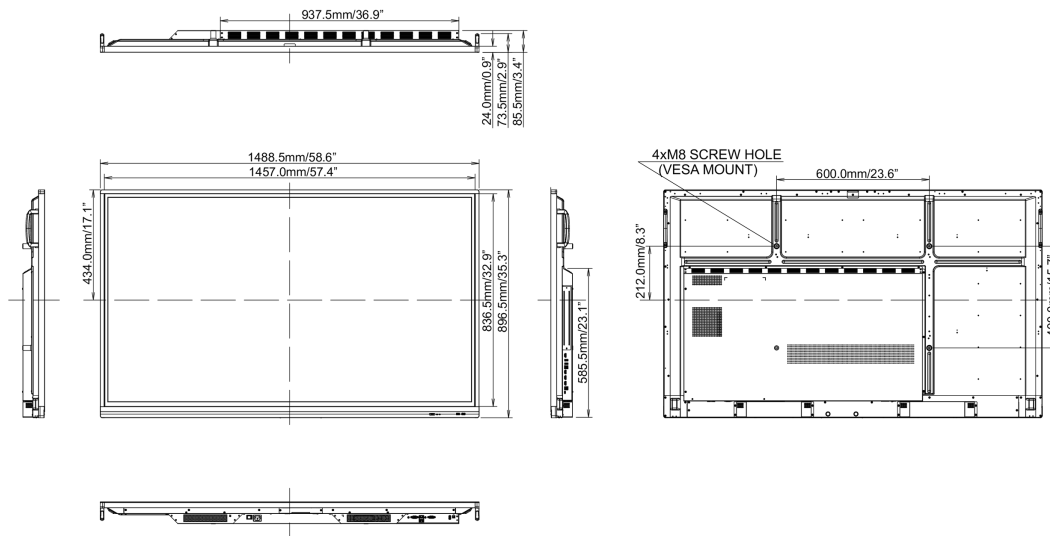

## 09 SUSTAINABILITY

**Regulations**

CB, CE, TÜV-Bauart, EAC, RoHS support, ErP, WEEE, REACH (RoHS, PFOS, PFC)

**REACH SVHC**

above 0.1%: Lead

**10 DIMENSIONS / WEIGHT****Product dimensions W x H x D** 1489 x 897 x 86mm**Box dimensions W x H x D** 1697 x 220 x 1005mm**Weight (without box)** 38kg**Weight (with box)** 50kg**EAN code** 4948570118434