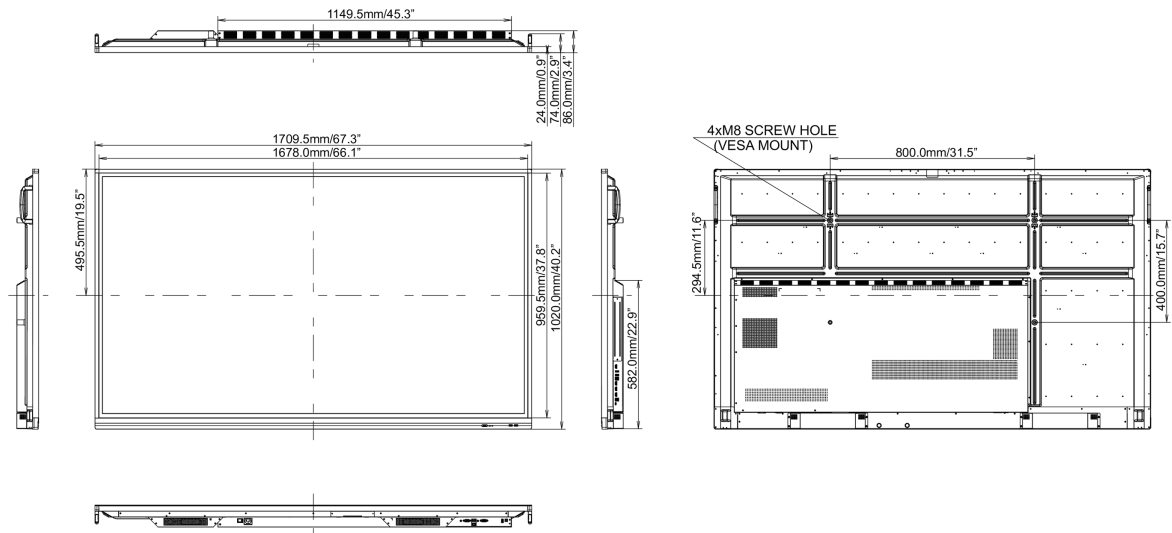

10 DIMENZIJE / TEŽINA

Dimenzije proizvoda Š x V x D	1709 x 1020 x 86mm
Dimenzije kutije Š x V x D	1930 x 280 x 1140mm
Težina (bez kutije)	50.8kg
Težina (sa kutijom)	69kg
EAN kod	4948570118427

All trademarks and registered trademarks acknowledged. E & O E. Specification subject to change without notice. All LCD's comply with ISO-9241-307:2008 in connection with pixel defects.