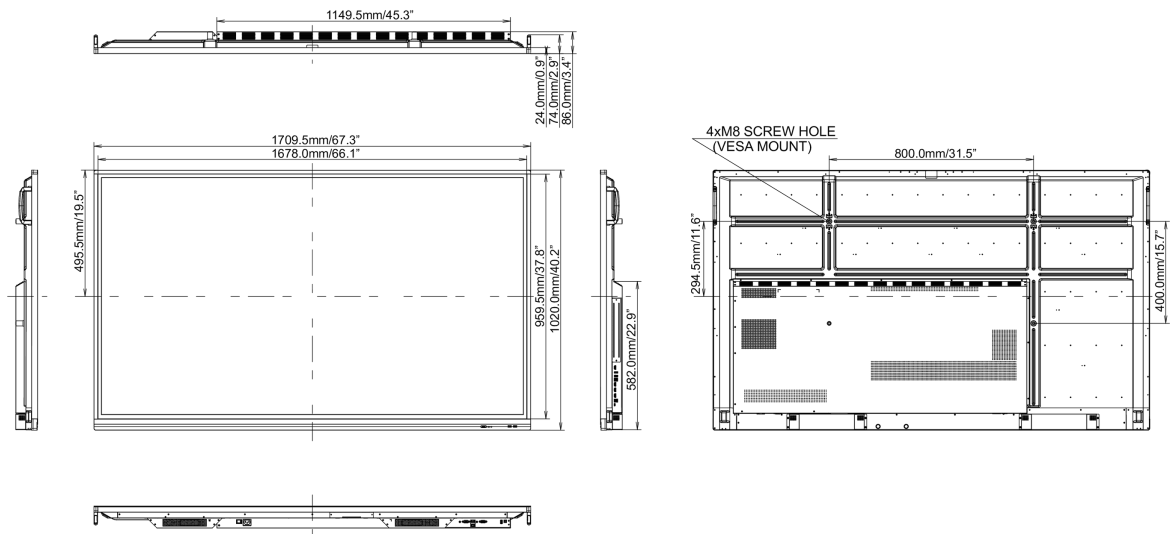

## 10 DIMENSIONS / WEIGHT

Product dimensions W x H x D 1709 x 1020 x 86mm

Box dimensions W x H x D 1930 x 280 x 1140mm

Weight (without box) 50.8kg

Weight (with box) 69kg

EAN code 4948570118427

All trademarks and registered trademarks acknowledged. E & O E. Specification subject to change without notice. All LCD's comply with ISO-9241-307:2008 in connection with pixel defects.