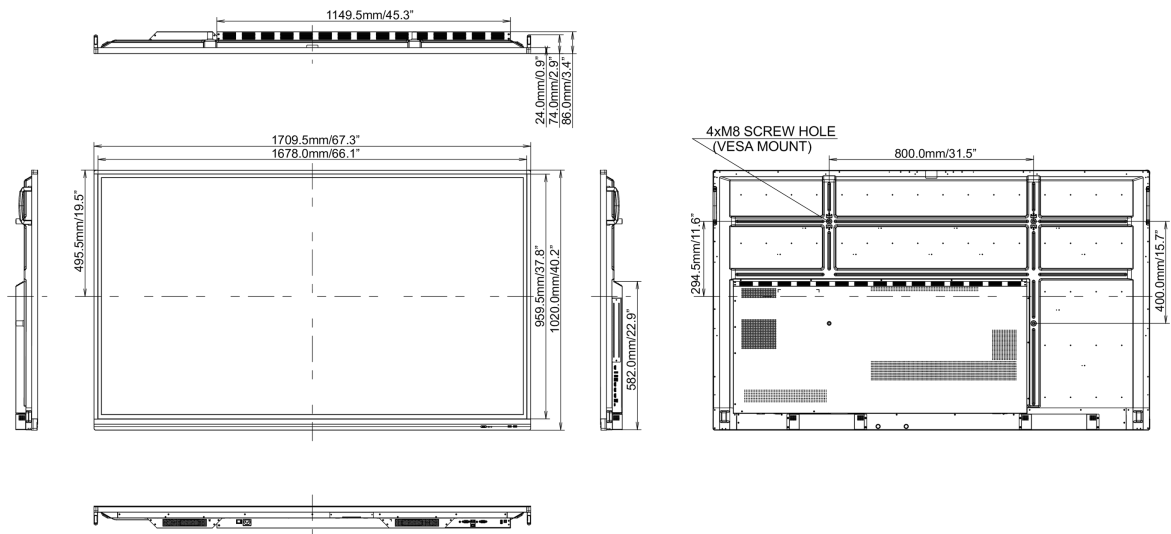

REACH SVHC

above 0.1%: Lead

10 DIMENSIONS / WEIGHT

Product dimensions W x H x D 1709 x 1020 x 86mm

Box dimensions W x H x D 1930 x 280 x 1140mm

Weight (without box) 50.8kg

Weight (with box) 69kg

EAN code 4948570118427