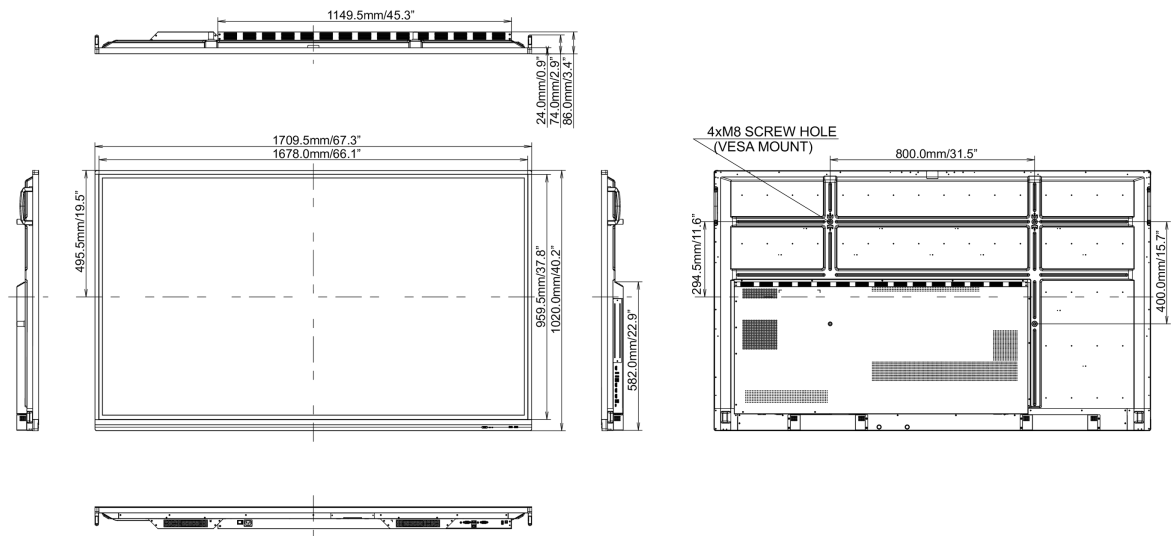

REACH SVHC

above 0.1%: Lead

10 DIMENSIONS / WEIGHT**Product dimensions W x H x D** 1709 x 1020 x 86mm**Box dimensions W x H x D** 1930 x 280 x 1140mm**Weight (without box)** 50.8kg**Weight (with box)** 69kg**EAN code** 4948570118427