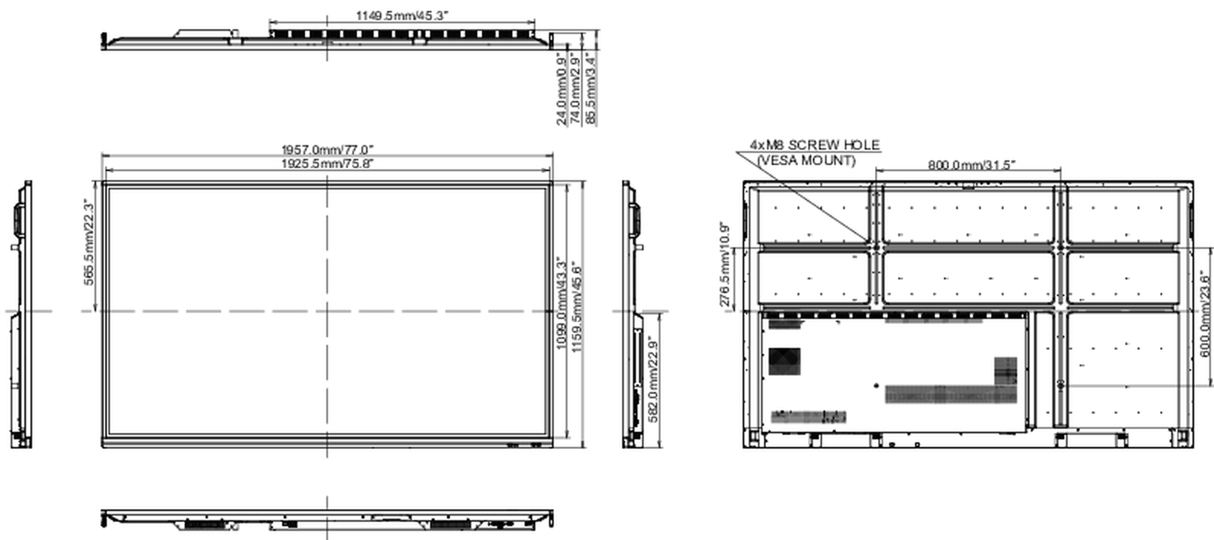

## 09 SUSTAINABILITY

**Regulations**

CB, CE, TÜV-Bauart, EAC, RoHS support, ErP, WEEE, REACH (RoHS, PFOS, PFC)

**REACH SVHC**

above 0.1%: Lead

**10 DIMENSIONS / WEIGHT****Product dimensions W x H x D** 1957 x 1159 x 86mm**Box dimensions W x H x D** 2123 x 280 x 1345mm**Weight (without box)** 64.4kg**Weight (with box)** 91kg**EAN code** 4948570118441