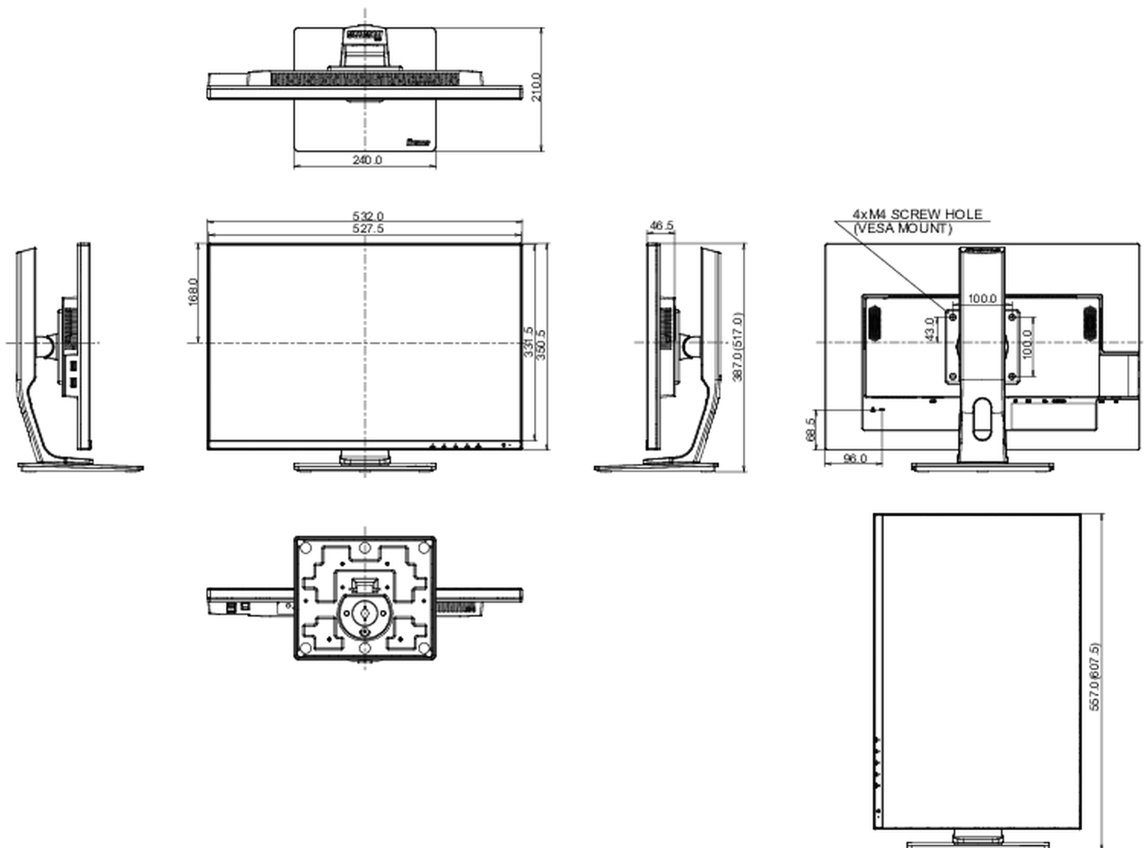

01 DISPLAY CHARACTERISTICS

Design	3-side borderless
Diagonal	24.1", 61.13cm
Panel	IPS (In-Plane-Switching), matte finish
Native resolution	1920 x 1200 @60Hz (2.3 megapixel)
Aspect ratio	16:10
Panel brightness	300 cd/m ²
Static contrast	1000:1
Advanced contrast	5M:1
Response time (GTG)	5ms
Viewing zone	horizontal/vertical: 178°/178°, right/left: 89°/89°, up/down: 89°/89°
Colour support	16.7mIn (sRGB: 99%; NTSC: 72%)
Horizontal Sync	24 - 82kHz
Viewable area W x H	518.4 x 324mm, 20.4 x 12.8"
Pixel pitch	0.27mm
Colour	matte, black

04 MECHANICAL

Display position adjustments	height, pivot (rotation), swivel, tilt
Height adjustment	130mm
Rotation (PIVOT function)	90°
Swivel stand	90°; 45° left; 45° right
Tilt angle	22° up; 5° down
VESA mounting	100 x 100mm

08 DIMENSIONS / WEIGHT

Product dimensions W x H x D	532 x 387 (517) x 210mm
Box dimensions W x H x D	675 x 190 x 420mm
Weight (without box)	5.88kg
Weight (with box)	7.59kg
EAN code	4948570118304

All trademarks and registered trademarks acknowledged. E & O E. Specification subject to change without notice. All LCD's comply with ISO-9241-307:2008 in connection with pixel defects.