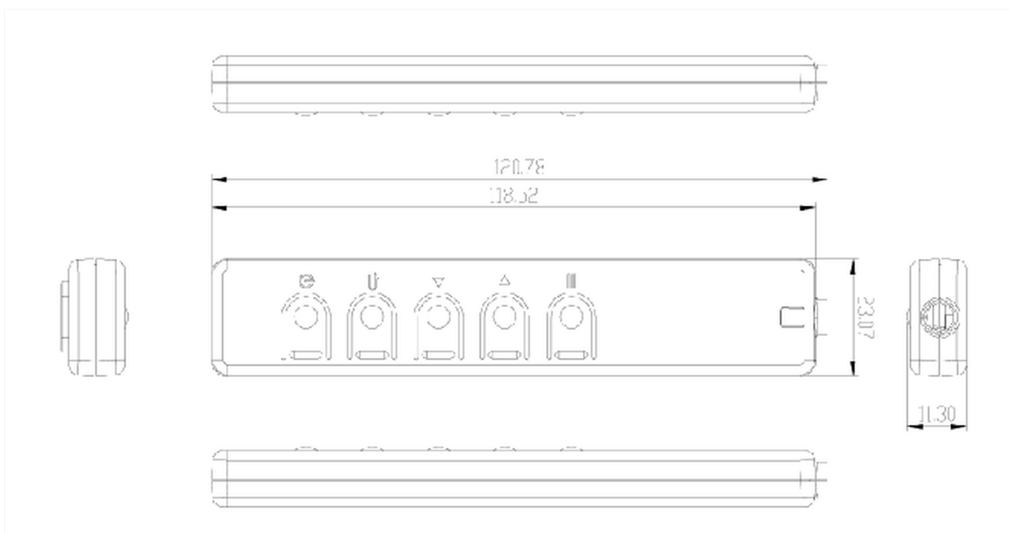

### External control pad for TFxx39 Series

This external control pad is specially for the open frame touch monitors of the 39 Series.

#### 01 MÉRETEK / SÚLY

EAN kód

4948570032693

*All trademarks and registered trademarks acknowledged. E & O E. Specification subject to change without notice. All LCD's comply with ISO-9241-307:2008 in connection with pixel defects.*