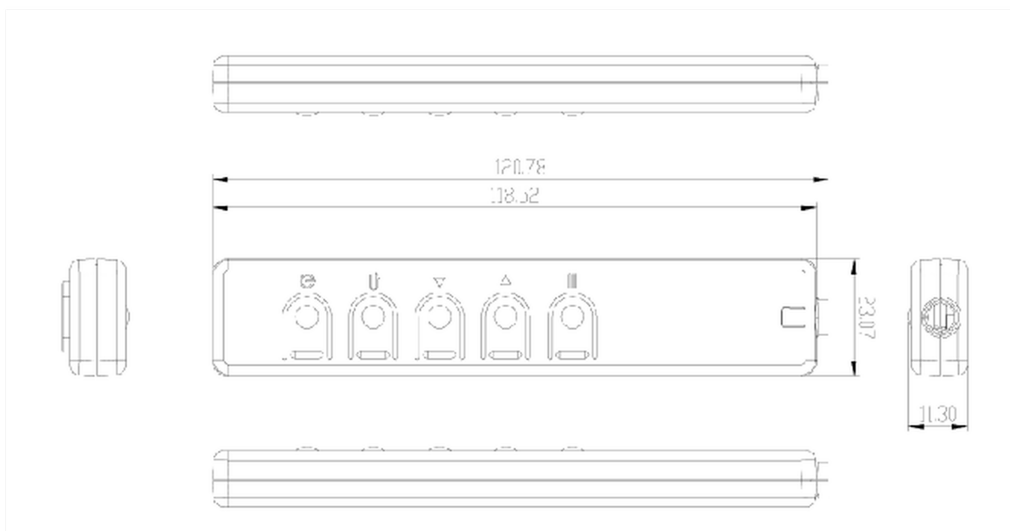

### External control pad for TFxx39 Series

This external control pad is specially for the open frame touch monitors of the 39 Series.

#### 01 DIMENSIONS / WEIGHT

EAN code

4948570032693

*All trademarks and registered trademarks acknowledged. E & O E. Specification subject to change without notice. All LCD's comply with ISO-9241-307:2008 in connection with pixel defects.*