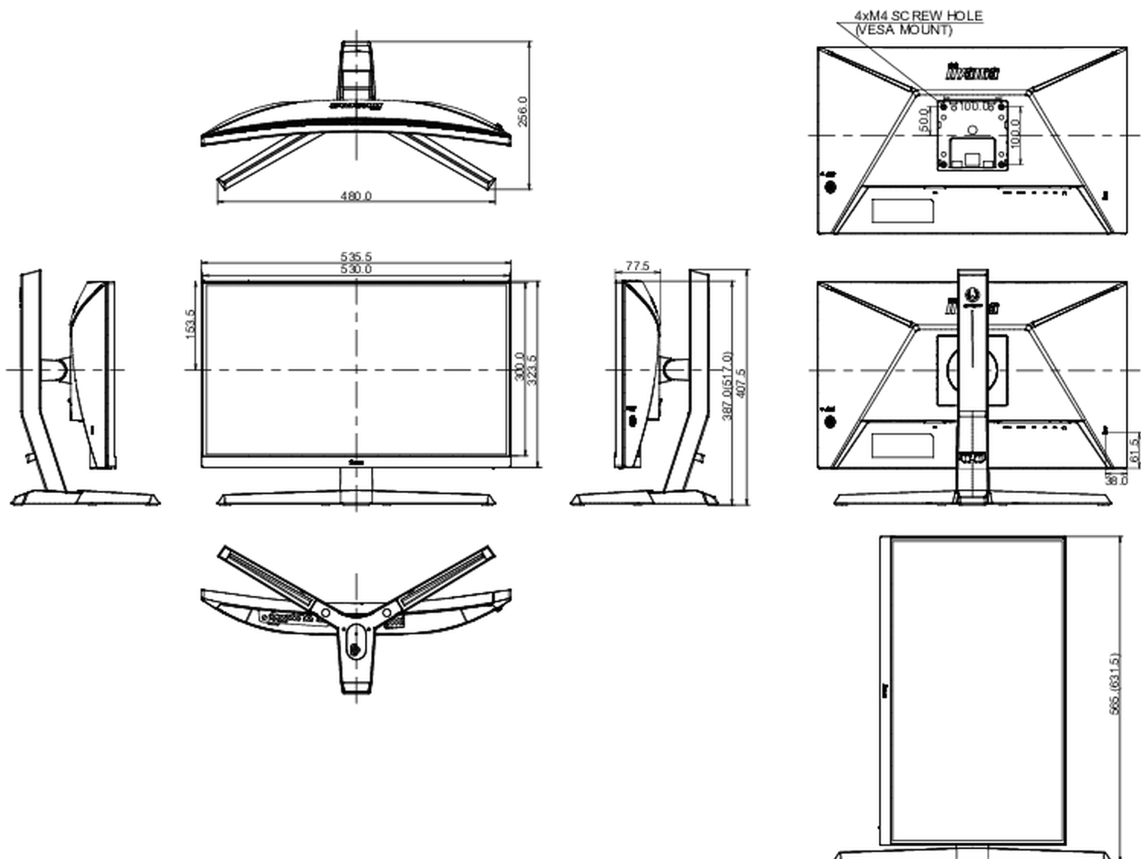

04 MECHANICAL

Display position adjustments	height, tilt
Height adjustment	130mm
Tilt angle	18° up; 5° down
VESA mounting	100 x 100mm
Cable management system	yes

05 ACCESSORIES INCLUDED

Cables	power, USB, DP
Other	quick start guide, safety guide

08 DIMENSIONS / WEIGHT

Product dimensions W x H x D	535.5 x 387 (517) x 256mm
Box dimensions W x H x D	694 x 506 x 221mm
Weight (without box)	4.8kg
Weight (with box)	6.8kg
EAN code	4948570118144

All trademarks and registered trademarks acknowledged. E & O E. Specification subject to change without notice. All LCD's comply with ISO-9241-307:2008 in connection with pixel defects.