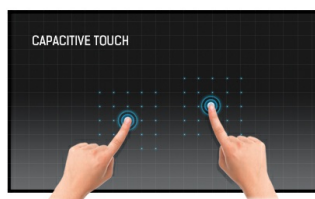

32" PCAP interaktivni monitor velikog displeja i otvorenog okvira

The Full HD (1920x1080) TF3239MSC Open Frame monitor with slim borders is the ideal display solution for interactive shop windows, education, kiosks and in-store communications. The Projective Capacitive (PCAP) touch technology with 12 touch points ensures a seamless and accurate touch response. Thanks to the touch-through-glass technology it's possible to turn glass surfaces into touchscreens. It can be installed in landscape, portrait and face-up orientation for maximum flexibility and accessibility. With its AMVA3 LED panel, it offers exceptional colour performance, high contrast and wide viewing angles. Featuring a metal housing with a 60950-1 ball-drop proof, scratch-resistant, edge-to-edge glass, this display can be installed in the most demanding environments and build in different set-ups as a result of its Open Frame side mounting holes. For ease of integration, the TF3239MSC can be equipped with optional external mounting brackets ([OMK4-4](#)) making it an ideal solution for kiosk integrators and interactive multimedia.

Touch tehnologija - Kapacitivna

Ova tehnologija koristi senzornu mrežu mikro finih žica integriranih u staklo koje pokriva ekran. Dodir se prepoznaje jer se električne karakteristike mreže senzora menjaju kada se ljudski prst stavi na staklo. Zahvaljujući prekrivanju staklom ova je tehnologija vrlo izdržljiva, a funkcija dodira ostaje netaknuta čak i ako se staklo ogrebe. Nudi savršene performanse slike i radiće sa ljudskim prstom (takođe i u rukavicama od lateksa) i olovkom.

Touch through-glass

Ekran osjetljiv na dodir deluje pravo kroz staklo i može pretvoriti staklene površine u interaktivni ekran osjetljiv na dodir. Možete ga koristiti u izlogu, kancelariji, u trgovinama kao POS terminal ili u restoranima.