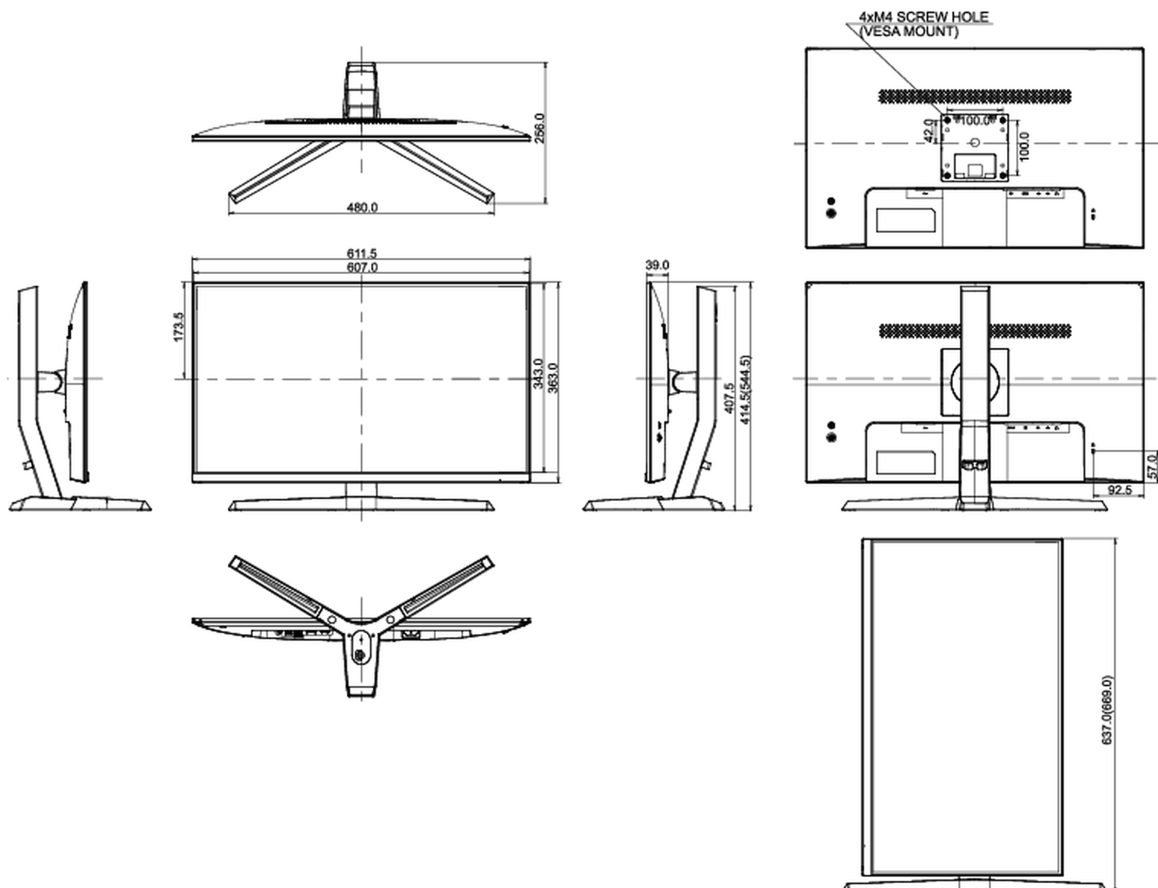

## 04 MECHANICAL

<b>Display position adjustments</b>	height, pivot (rotation), tilt
<b>Height adjustment</b>	130mm
<b>Rotation (PIVOT function)</b>	90°
<b>Tilt angle</b>	18° up; 3° down
<b>VESA mounting</b>	100 x 100mm
<b>Cable management system</b>	yes

## 08 DIMENSIONS / WEIGHT

Product dimensions W x H x D	611.5 x 414.5 (544.5) x 256mm
Box dimensions W x H x D	694 x 480 x 227mm
Weight (without box)	5.4kg
Weight (with box)	9.6kg
EAN code	4948570117994