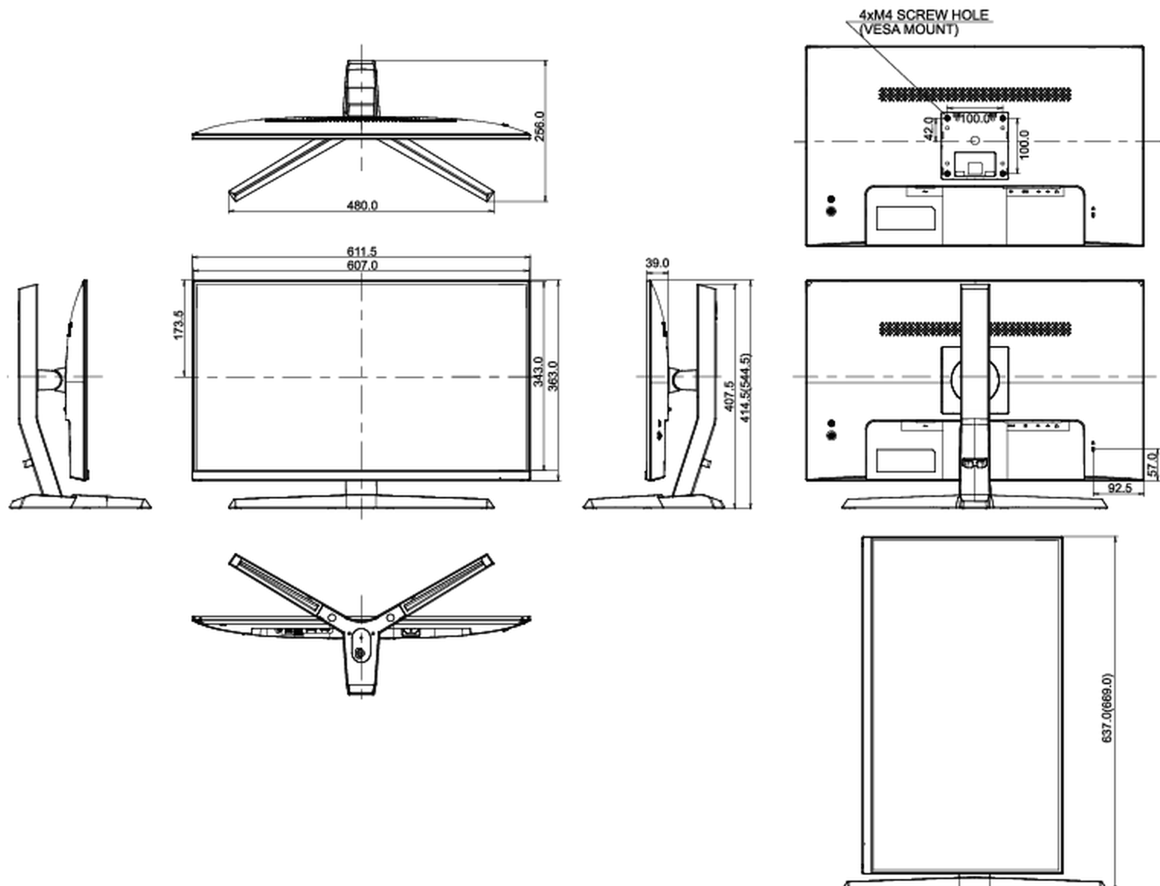

## 04 MECHANICAL

<b>Display position adjustments</b>	height, pivot (rotation), tilt
<b>Height adjustment</b>	130mm
<b>Rotation (PIVOT function)</b>	90°
<b>Tilt angle</b>	18° up; 3° down
<b>VESA mounting</b>	100 x 100mm
<b>Cable management system</b>	yes

## 08 DIMENSIONS / WEIGHT

Product dimensions W x H x D	611.5 x 414.5 (544.5) x 256mm
Box dimensions W x H x D	694 x 480 x 227mm
Weight (without box)	5.4kg
Weight (with box)	9.6kg
EAN code	4948570117994