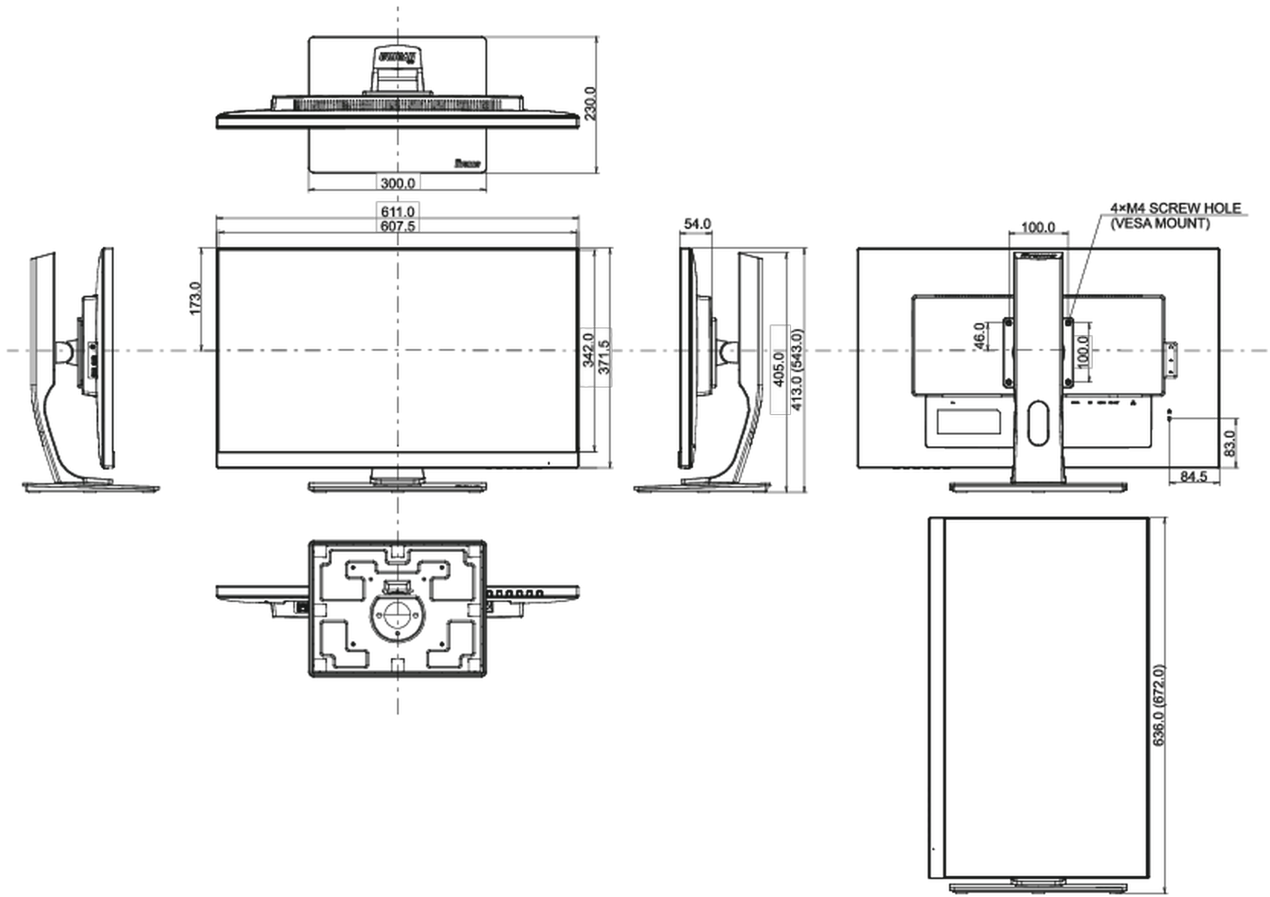

04 MECHANICAL

Display position adjustments	height, swivel, tilt, pivot (rotation both sides)
Height adjustment	130mm
Rotation (PIVOT function)	90°
Swivel stand	90°; 45° left; 45° right
Tilt angle	22° up; 5° down

VESA mounting	100 x 100mm
Cable management system	yes

05 ACCESSORIES INCLUDED

Cables	power, HDMI, DP, USB-C
Other	quick start guide, safety guide

06 POWER MANAGEMENT

Power supply unit	internal
Power supply	AC 100 - 240V, 50/60Hz
Power usage	33W typical, 0.5W stand by, 0.5W off mode

Product dimensions W x H x D	611 x 413 x 543mm
Box dimensions W x H x D	745 x 207 x 455mm
Weight (without box)	7.8kg
Weight (with box)	9.6kg
EAN code	4948570117925

© Iiyama Corporation. All rights reserved.