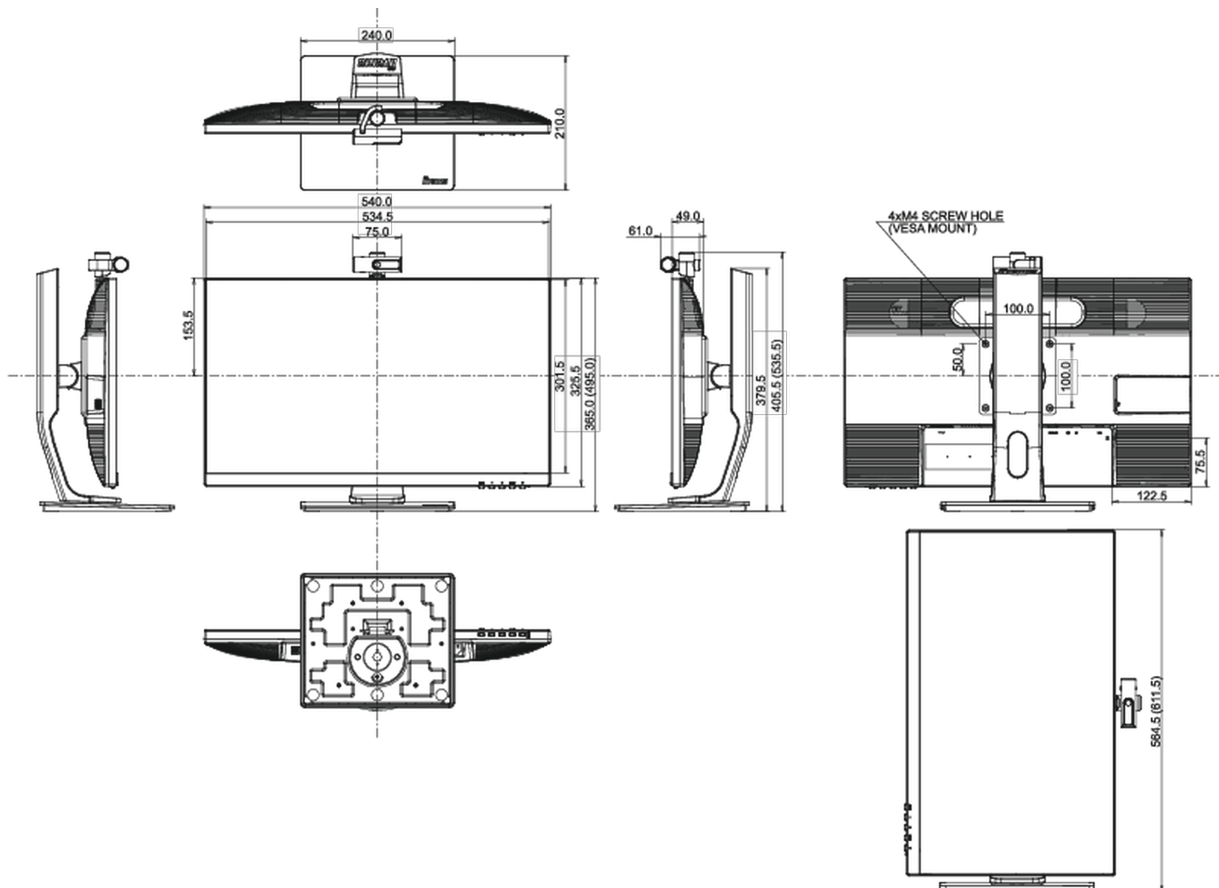

01 DISPLAY CHARACTERISTICS

Design	3-side borderless
Diagonal	23.8", 60.4cm
Panel	IPS LED, matte finish
Native resolution	1920 x 1080 @60Hz (2.1 megapixel Full HD)
Aspect ratio	16:9
Panel brightness	250 cd/m ²
Static contrast	1000:1
Advanced contrast	80M:1
Response time (GTG)	4ms
Viewing zone	horizontal/vertical: 178°/178°, right/left: 89°/89°, up/down: 89°/89°
Colour support	16.7mIn (sRGB: 99%; NTSC: 72%)
Horizontal Sync	30 - 80kHz
Viewable area W x H	527 x 296.5mm, 20.7 x 11.7"
Pixel pitch	0.275mm
Colour	matte, black

04 MECHANICAL

Display position adjustments	height, swivel, tilt, pivot (rotation both sides)
Height adjustment	130mm
Rotation (PIVOT function)	90°
Swivel stand	90°; 45° left; 45° right
Tilt angle	20° up; 4° down
VESA mounting	100 x 100mm

05 ACCESSORIES INCLUDED

Cables	power, USB, HDMI, DP
Other	quick start guide, safety guide

06 POWER MANAGEMENT

Power supply unit	internal
Power supply	AC 100 - 240V, 50/60Hz
Power usage	16W typical, 0.5W stand by, 0.5W off mode

Product dimensions W x H x D	540 x 405.5 x 210mm
Box dimensions W x H x D	684 x 414 x 186mm
Weight (without box)	5.1kg
Weight (with box)	6.5kg
EAN code	4948570118458

All trademarks and registered trademarks acknowledged. E & O E. Specification subject to change without notice. All LCD's comply with ISO-9241-307:2008 in connection with pixel defects.