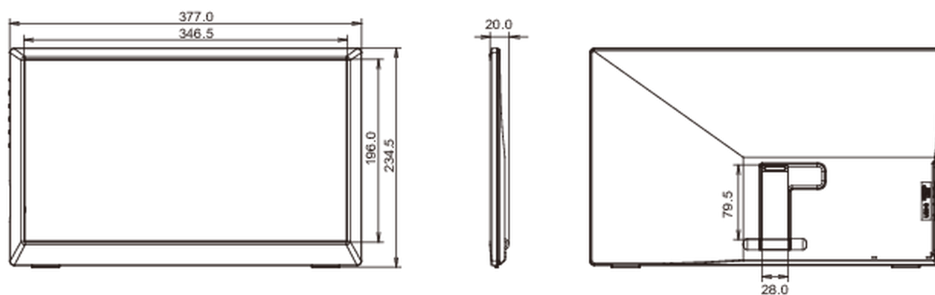

## 08 DIMENZIJE / TEŽINA

Dimenzije proizvoda Š x V x D 377 x 234.5 x 20mm

Dimenzije kutije Š x V x D 430 x 290 x 93mm

Težina (bez kutije) 0.96kg

Težina (sa kutijom) 1.5kg

EAN kod 4948570118090

All trademarks and registered trademarks acknowledged. E & O E. Specification subject to change without notice. All LCD's comply with ISO-9241-307:2008 in connection with pixel defects.