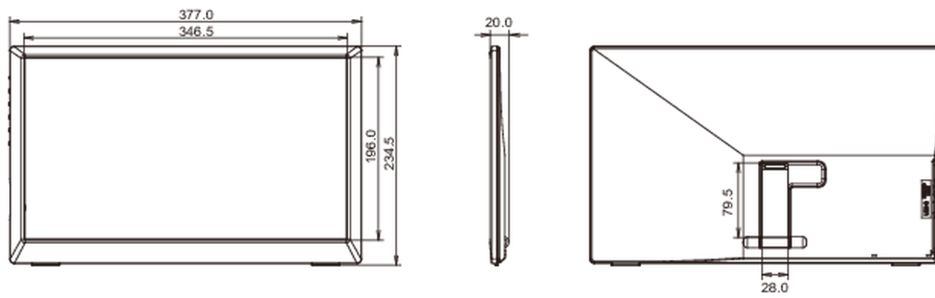

04 MECHANICAL

Display position adjustments	tilt
Tilt angle	15° up; 35° down

05 ACCESSORIES INCLUDED

Cables	USB-C
Other	quick start guide, safety guide

06 POWER MANAGEMENT

Power usage	8W typical, 0.5W stand by, 0.3W off mode
-------------	------------------------------------------

REACH SVHC

above 0.1%: Lead

08 DIMENSIONS / WEIGHT

Product dimensions W x H x D 377 x 234.5 x 20mm

Box dimensions W x H x D 430 x 290 x 93mm

Weight (without box) 0.96kg

Weight (with box) 1.5kg

EAN code 4948570118090