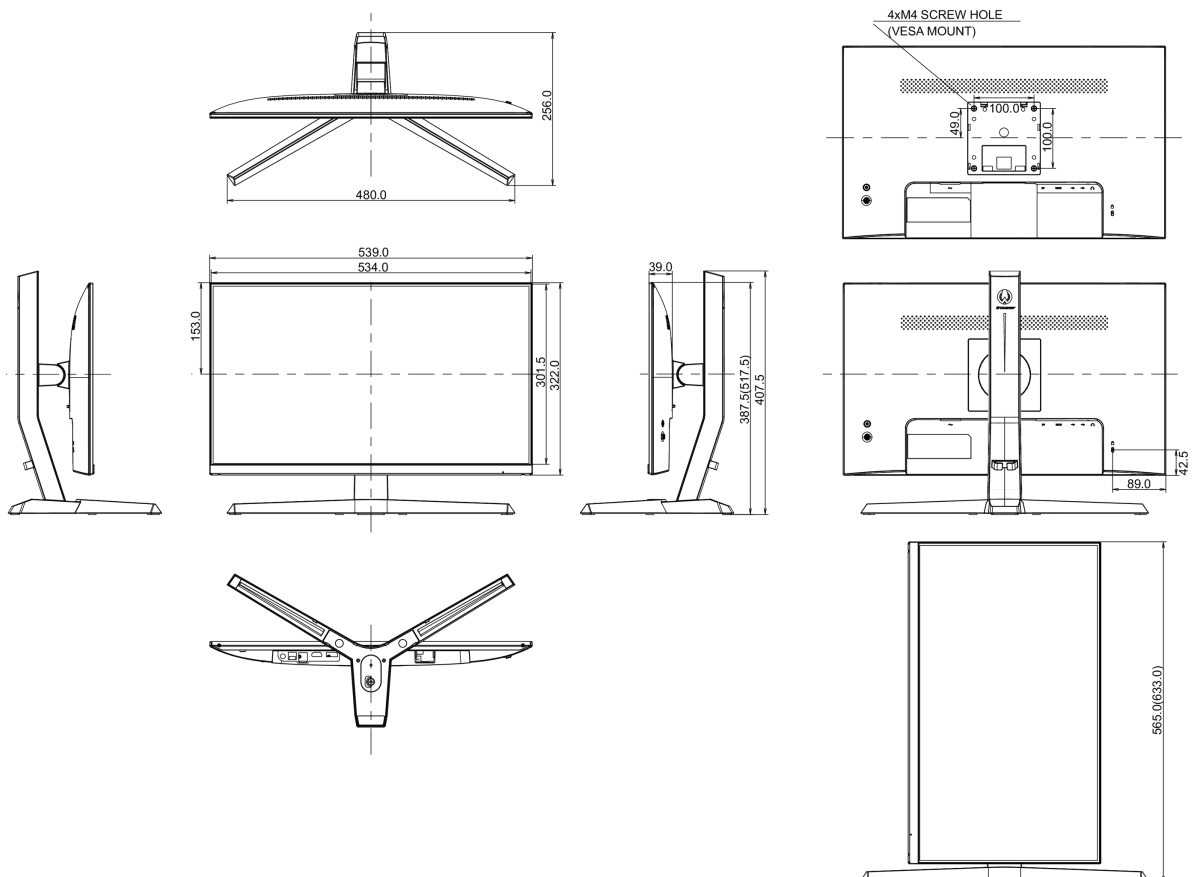

04 MECHANICAL

Display position adjustments	height, pivot (rotation), tilt
Height adjustment	130mm
Rotation (PIVOT function)	90°
Tilt angle	18° up; 3° down
VESA mounting	100 x 100mm
Cable management system	yes

05 ACCESSORIES INCLUDED

Cables	power, USB, HDMI
Other	quick start guide, safety guide

06 POWER MANAGEMENT

Power supply unit	internal
Power supply	AC 100 - 240V, 50/60Hz
Power usage	17W typical, 0.5W stand by, 0.5W off mode

Product dimensions W x H x D	539 x 387.5 (517.5) x 256mm
Box dimensions W x H x D	669 x 475 x 212mm
Weight (without box)	4.7kg
Weight (with box)	6.5kg
EAN code	4948570117956

All trademarks and registered trademarks acknowledged. E & O E. Specification subject to change without notice. All LCD's comply with ISO-9241-307:2008 in connection with pixel defects.