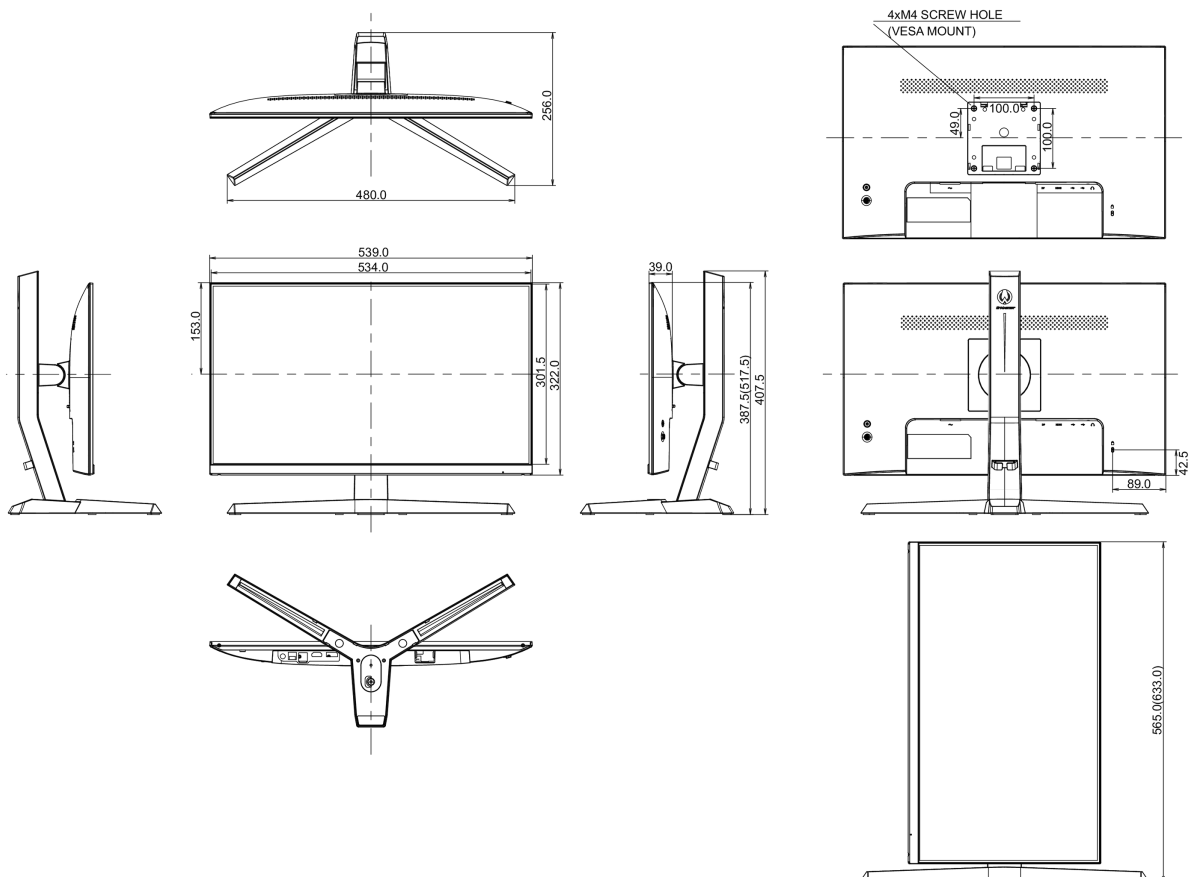

## 04 MECHANICAL

<b>Display position adjustments</b>	height, pivot (rotation), tilt
<b>Height adjustment</b>	130mm
<b>Rotation (PIVOT function)</b>	90°
<b>Tilt angle</b>	18° up; 3° down
<b>VESA mounting</b>	100 x 100mm
<b>Cable management system</b>	yes

## 08 DIMENSIONS / WEIGHT

Product dimensions W x H x D	539 x 387.5 (517.5) x 256mm
Box dimensions W x H x D	669 x 475 x 212mm
Weight (without box)	4.7kg
Weight (with box)	6.5kg
EAN code	4948570117956

*All trademarks and registered trademarks acknowledged. E & O E. Specification subject to change without notice. All LCD's comply with ISO-9241-307:2008 in connection with pixel defects.*