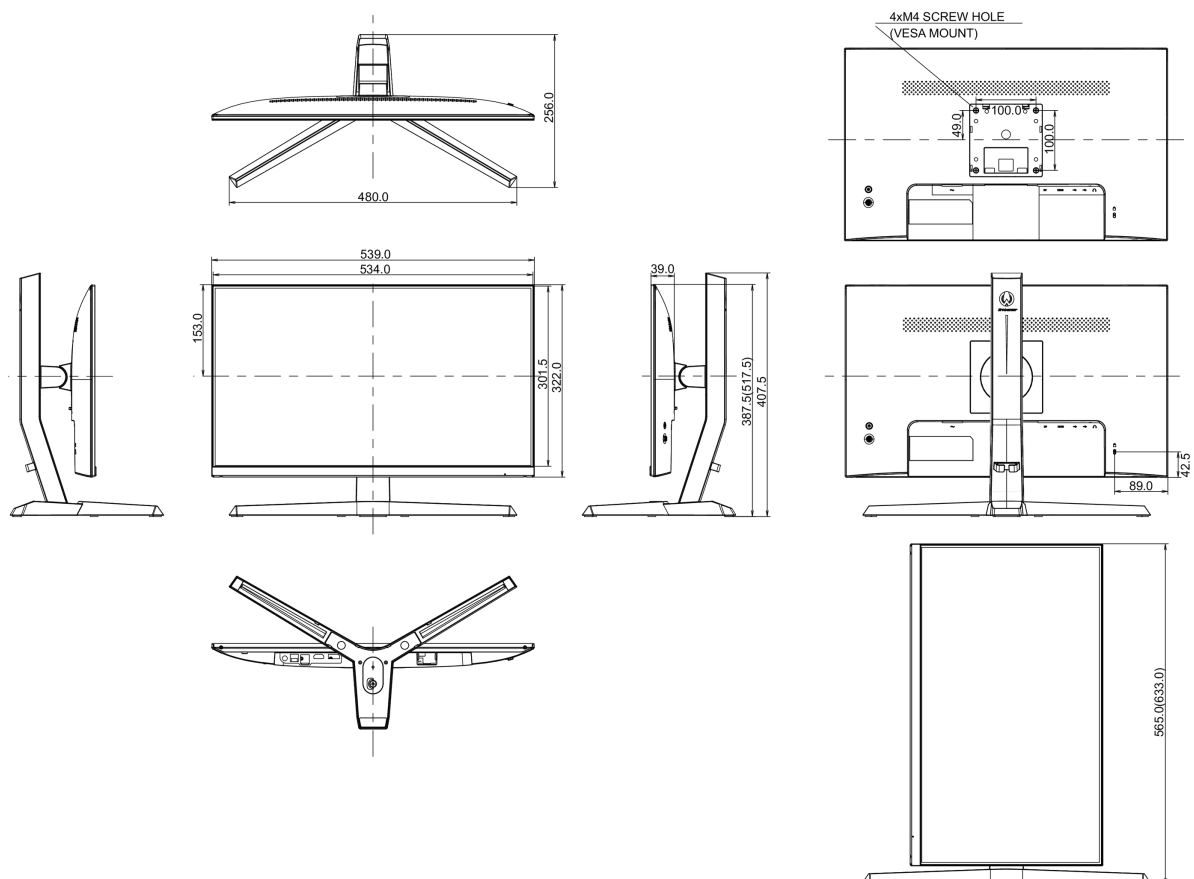

## 04 MECHANICAL

Display position adjustments	height, pivot (rotation), tilt
Height adjustment	130mm
Rotation (PIVOT function)	90°
Tilt angle	18° up; 3° down
VESA mounting	100 x 100mm
Cable management system	yes

## 08 DIMENSIONS / WEIGHT

Product dimensions W x H x D	539 x 387.5 (517.5) x 256mm
Box dimensions W x H x D	669 x 475 x 212mm
Weight (without box)	4.7kg
Weight (with box)	6.5kg
EAN code	4948570117956

*All trademarks and registered trademarks acknowledged. E & O E. Specification subject to change without notice. All LCD's comply with ISO-9241-307:2008 in connection with pixel defects.*