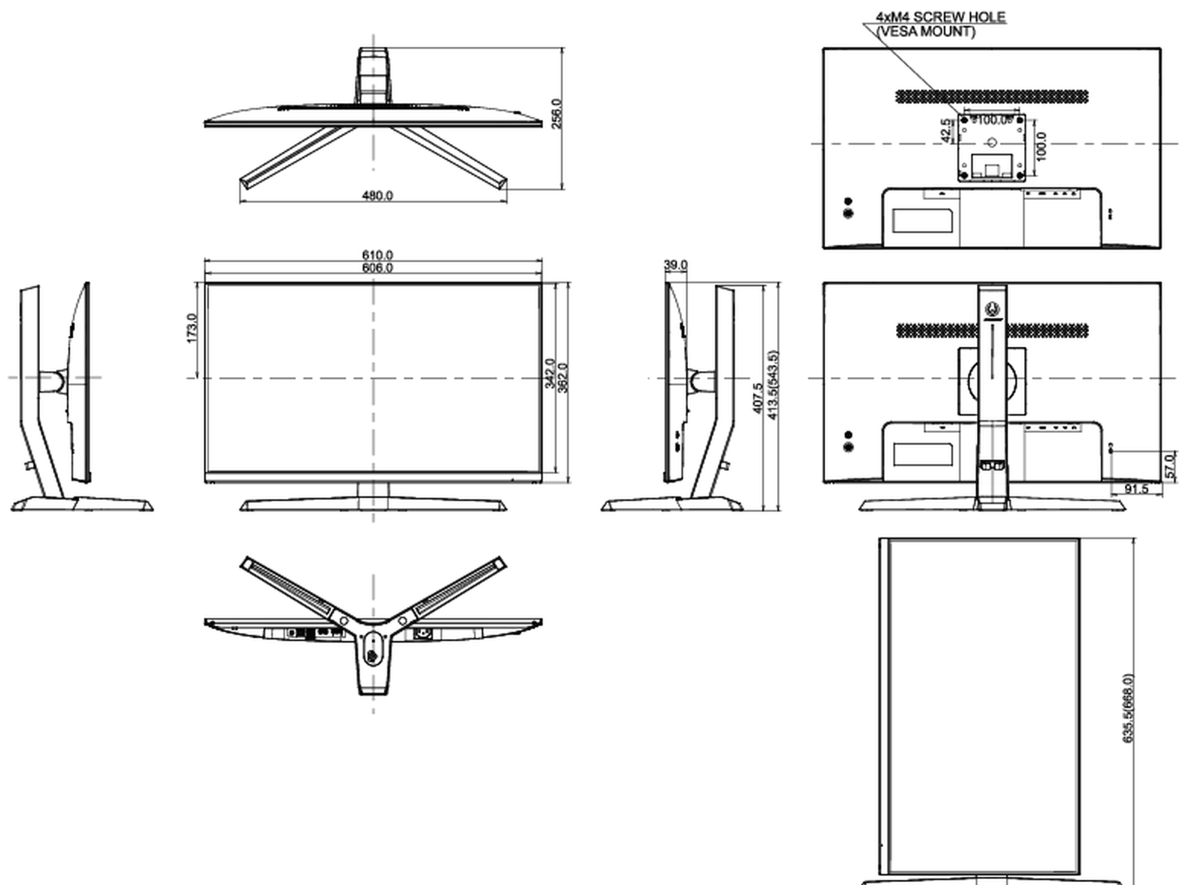

04 MECHANICAL

Display position adjustments	height, pivot (rotation), tilt
Height adjustment	130mm
Rotation (PIVOT function)	90°
Tilt angle	18° up; 3° down
VESA mounting	100 x 100mm
Cable management system	yes

05 ACCESSORIES INCLUDED

Cables	power, USB, HDMI
Other	quick start guide, safety guide

06 POWER MANAGEMENT

Power supply unit	internal
Power supply	AC 100 - 240V, 50/60Hz
Power usage	19W typical, 0.5W stand by, 0.5W off mode

Product dimensions W x H x D	610 x 413.5 (543.5) x 256mm
Box dimensions W x H x D	694 x 480 x 227mm
Weight (without box)	5.4kg
Weight (with box)	7.3kg
EAN code	4948570117970

All trademarks and registered trademarks acknowledged. E & O E. Specification subject to change without notice. All LCD's comply with ISO-9241-307:2008 in connection with pixel defects.