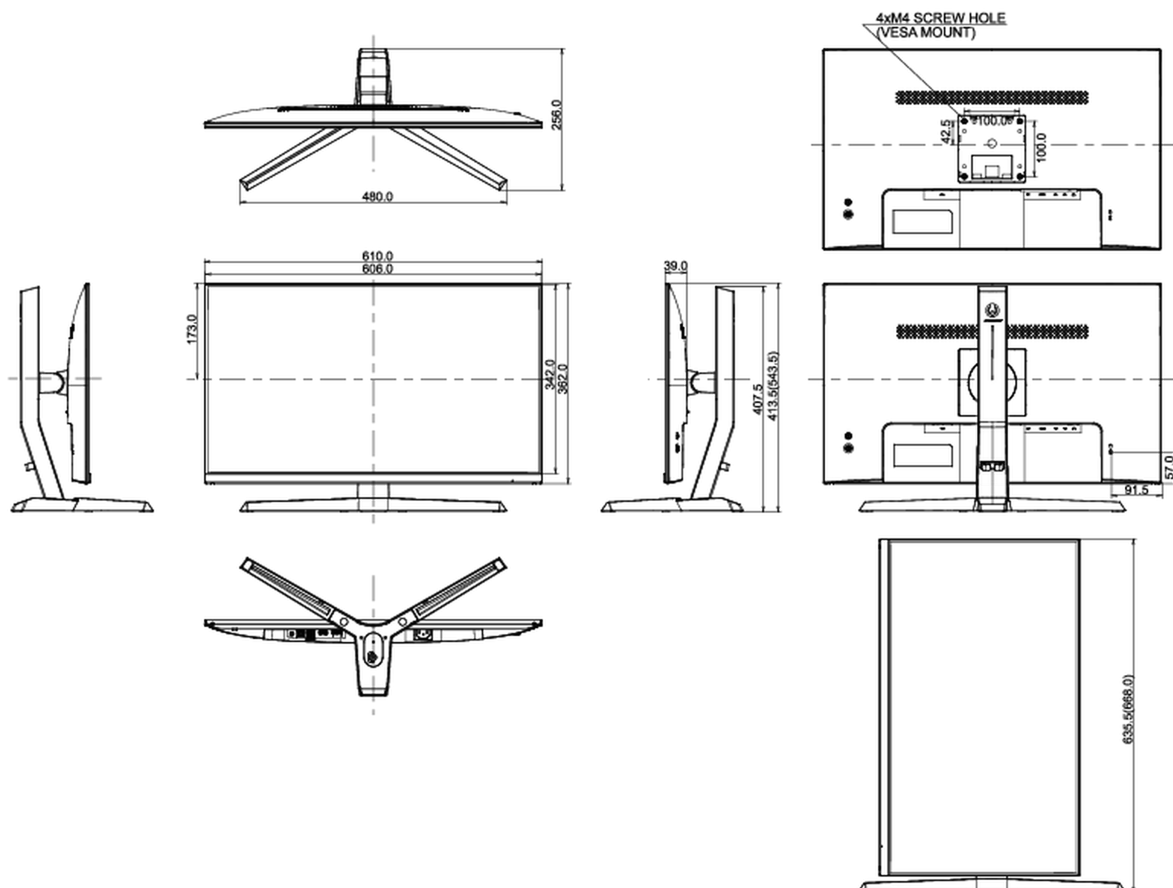

Propisi CE, TÜV-Bauart, EAC, PSE, RoHS podrška, ErP, ENERGY STAR®, WEEE, VCCI, REACH

Klasa energetske efikasnosti (Regulation (EU) 2017/1369) E

REACH SVHC iznad 0.1%: Olova

08 DIMENZIJE / TEŽINA

Dimenzije proizvoda Š x V x D 610 x 413.5 (543.5) x 256mm

Dimenzije kutije Š x V x D 694 x 480 x 227mm

Težina (bez kutije) 5.4kg

Težina (sa kutijom) 7.3kg

EAN kod 4948570117970

All trademarks and registered trademarks acknowledged. E & O E. Specification subject to change without notice. All LCD's comply with ISO-9241-307:2008 in connection with pixel defects.