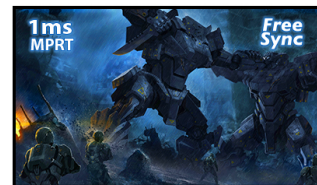

FreeSync™ & 1ms MPRT

FreeSync™ support and 1ms MPRT make this monitor an excellent choice for gaming.