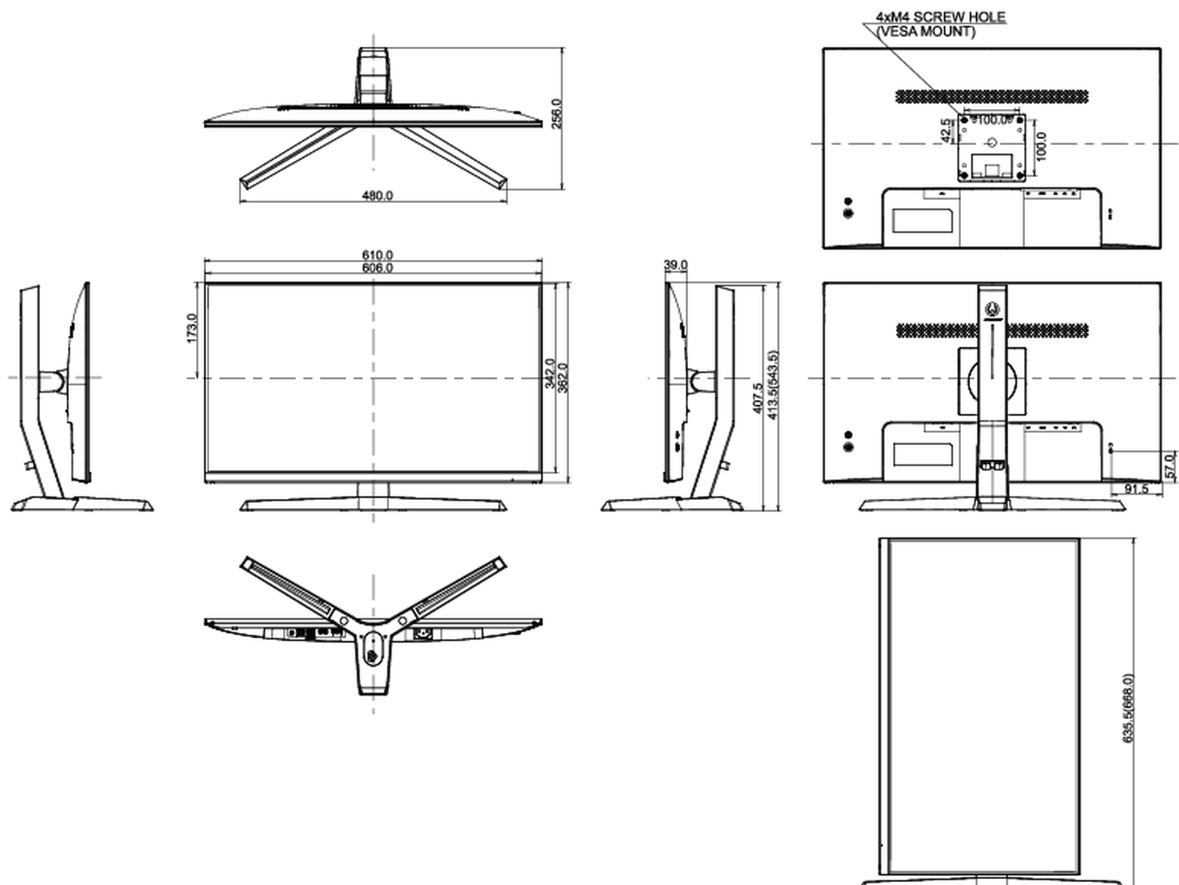

## 04 MECHANICAL

<b>Display position adjustments</b>	height, pivot (rotation), tilt
<b>Height adjustment</b>	130mm
<b>Rotation (PIVOT function)</b>	90°
<b>Tilt angle</b>	18° up; 3° down
<b>VESA mounting</b>	100 x 100mm
<b>Cable management system</b>	yes

## 08 DIMENSIONS / WEIGHT

Product dimensions W x H x D	610 x 413.5 (543.5) x 256mm
Box dimensions W x H x D	694 x 480 x 227mm
Weight (without box)	5.4kg
Weight (with box)	7.3kg
EAN code	4948570117970

*All trademarks and registered trademarks acknowledged. E & O E. Specification subject to change without notice. All LCD's comply with ISO-9241-307:2008 in connection with pixel defects.*