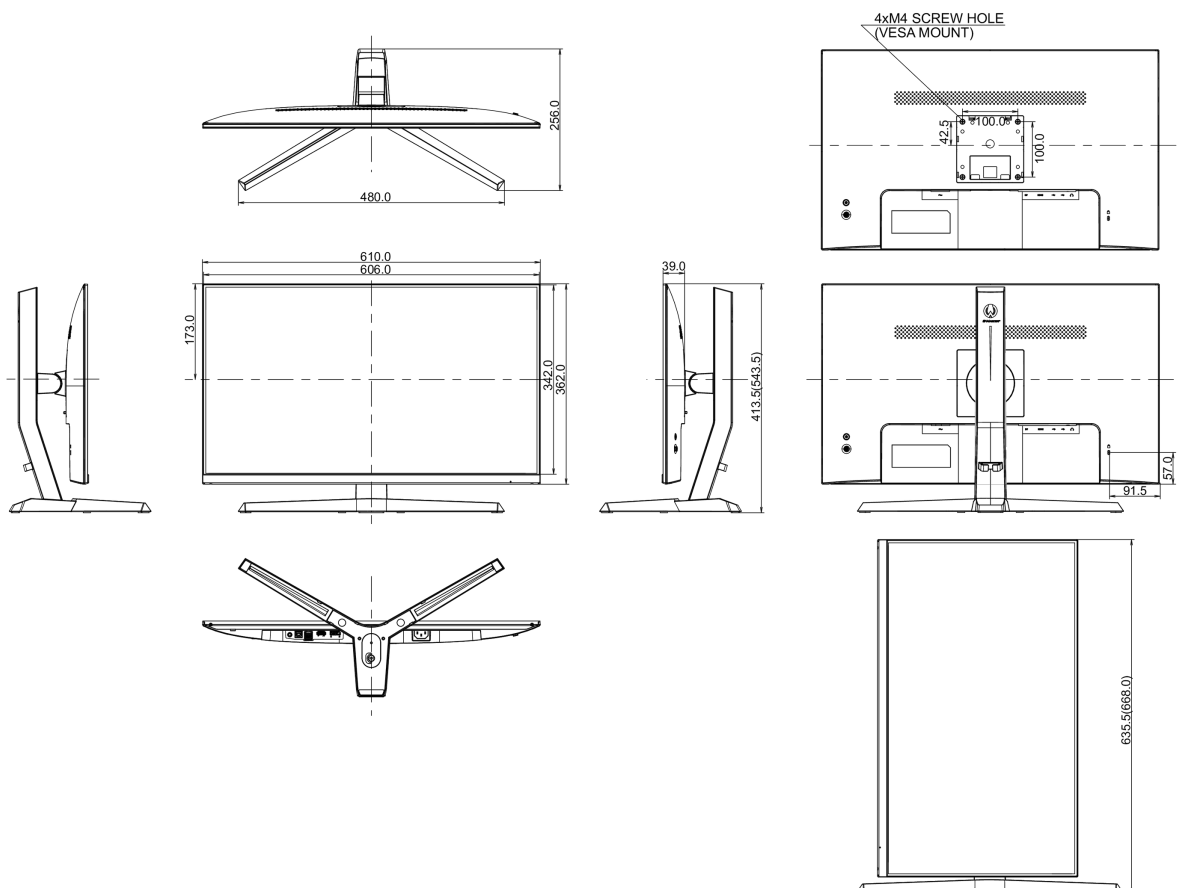

## 04 MECHANICAL

Display position adjustments	height, pivot (rotation), tilt
Height adjustment	130mm
Rotation (PIVOT function)	90°
Tilt angle	18° up; 3° down
VESA mounting	100 x 100mm
Cable management system	yes

## 08 DIMENSIONS / WEIGHT

Product dimensions W x H x D	610 x 413.5 (543.5) x 256mm
Box dimensions W x H x D	694 x 480 x 227mm
Weight (without box)	5.4kg
Weight (with box)	7.3kg
EAN code	4948570117970

*All trademarks and registered trademarks acknowledged. E & O E. Specification subject to change without notice. All LCD's comply with ISO-9241-307:2008 in connection with pixel defects.*