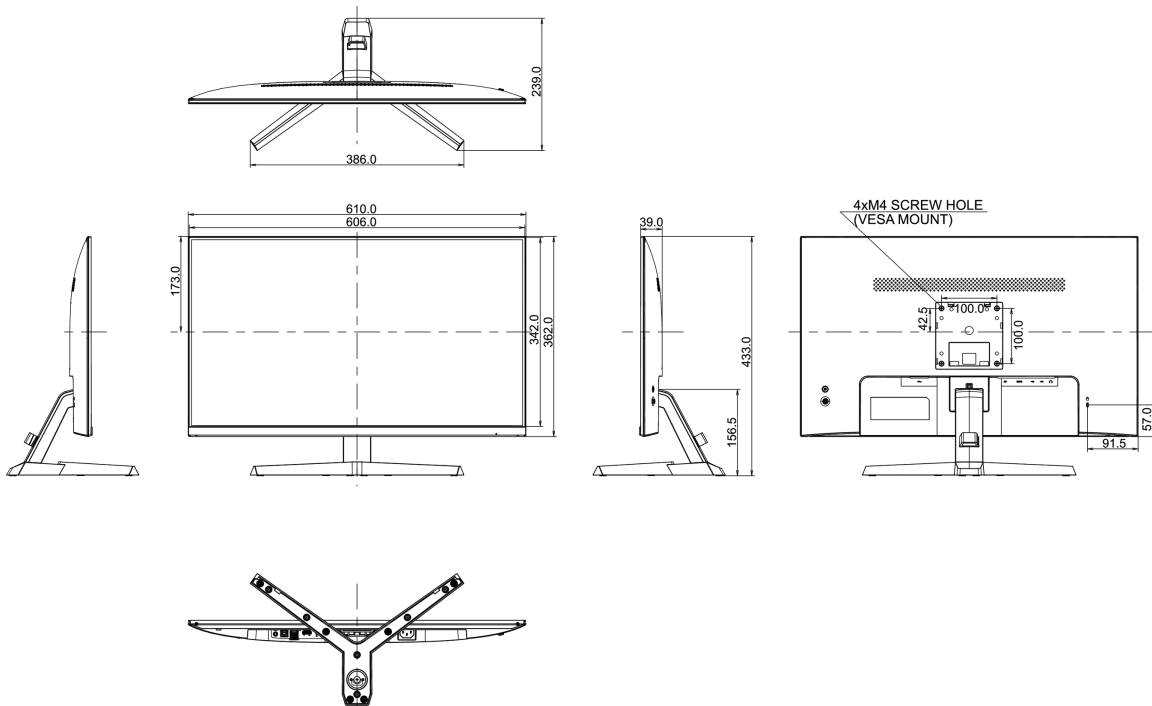

Other

quick start guide, safety guide

06 POWER MANAGEMENT

Power supply unit

internal

Power supply

AC 100 - 240V, 50/60Hz

Power usage

19W typical, 0.5W stand by, 0.5W off mode

07 SUSTAINABILITY

Regulations

CE, TÜV-Bauart, EAC, VCCI-B, PSE, RoHS support, ErP, WEEE, REACH

Energy efficiency class (Regulation (EU) 2017/1369)

E

REACH SVHC

above 0.1%: Lead

08 DIMENSIONS / WEIGHT

Product dimensions W x H x D

610 x 433 x 239mm

Box dimensions W x H x D

692 x 452 x 147mm

Weight (without box)

4.5kg

Weight (with box)

6.1kg

EAN code

4948570117963

All trademarks and registered trademarks acknowledged. E & O E. Specification subject to change without notice. All LCD's comply with ISO-9241-307:2008 in connection with pixel defects.