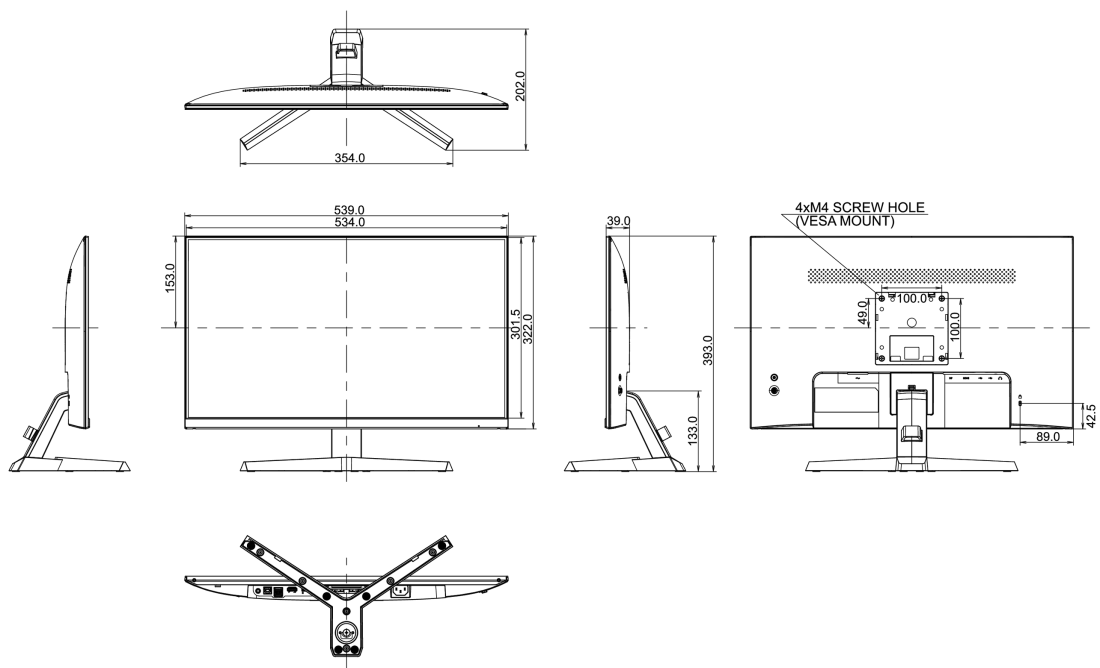

Other

quick start guide, safety guide

06 POWER MANAGEMENT

Power supply unit

internal

Power supply

AC 100 - 240V, 50/60Hz

Power usage

17W typical, 0.5W stand by, 0.5W off mode

07 SUSTAINABILITY

Regulations

CE, TÜV-Bauart, EAC, RoHS support, ErP, ENERGY STAR®, WEEE, REACH

Energy efficiency class (Regulation (EU) 2017/1369)

E

Other

REACH SVHC above 0.1%: Lead

08 DIMENSIONS / WEIGHT

Product dimensions W x H x D

539 x 393 x 202mm

Box dimensions W x H x D

606 x 400 x 137mm

Weight (without box)

3.65kg

Weight (with box)

5.1kg

EAN code

4948570117949

All trademarks and registered trademarks acknowledged. E & O E. Specification subject to change without notice. All LCD's comply with ISO-9241-307:2008 in connection with pixel defects.