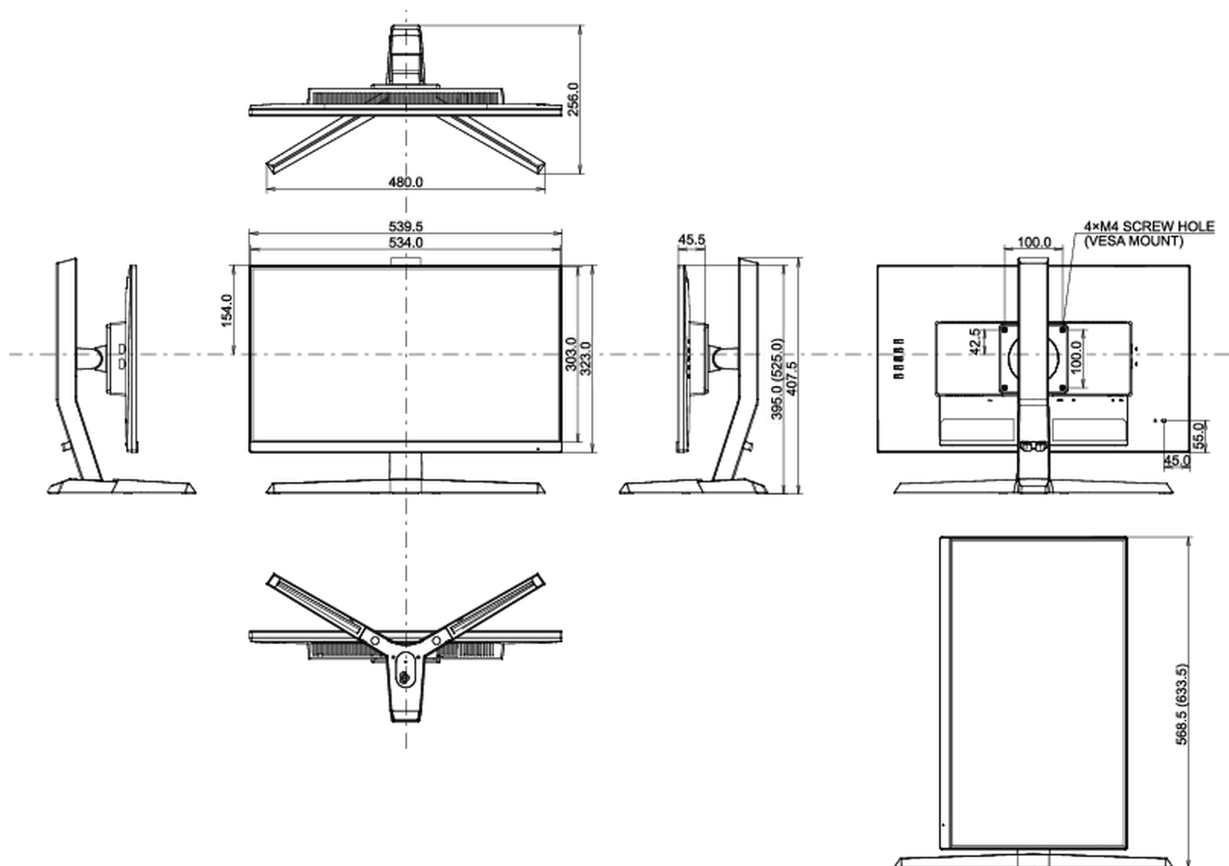

04 MECHANICAL

Display position adjustments	height, tilt, pivot (rotation both sides)
Height adjustment	130mm
Rotation (PIVOT function)	90°
Tilt angle	18° up; 3° down
VESA mounting	100 x 100mm
Cable management system	yes

07 SUSTAINABILITY

Regulations	CE, TÜV-Bauart, EAC, PSE, RoHS support, ErP, WEEE, VCCI, REACH
Energy efficiency class (Regulation (EU) 2017/1369)	E
REACH SVHC	above 0.1%: Lead

08 DIMENSIONS / WEIGHT

Product dimensions W x H x D	539.5 x 395(525) x 256mm
Box dimensions W x H x D	697 x 413 x 198mm
Weight (without box)	4.4kg
Weight (with box)	6.4kg
EAN code	4948570117734