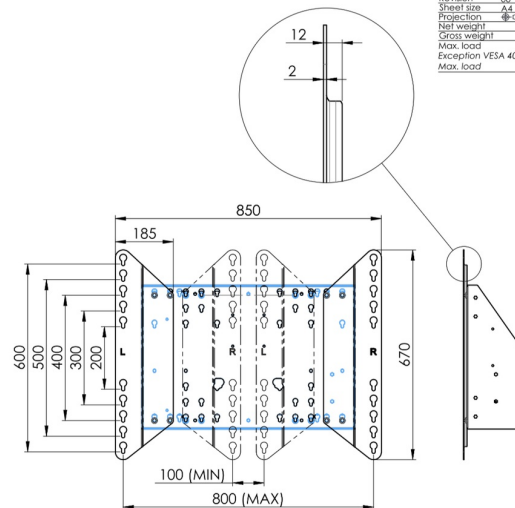

All trademarks and registered trademarks acknowledged. E & O E. Specification subject to change without notice. All LCD's comply with ISO-9241-307:2008 in connection with pixel defects.