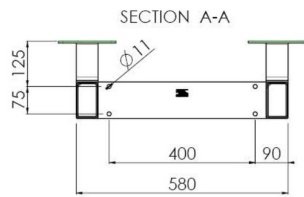

All trademarks and registered trademarks acknowledged. E & O E. Specification subject to change without notice. All LCD's comply with ISO-9241-307:2008 in connection with pixel defects.