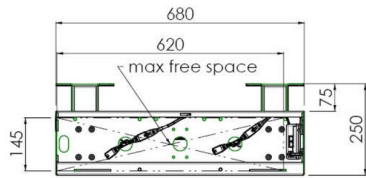

All trademarks and registered trademarks acknowledged. E & O E. Specification subject to change without notice. All LCD's comply with ISO-9241-307:2008 in connection with pixel defects.