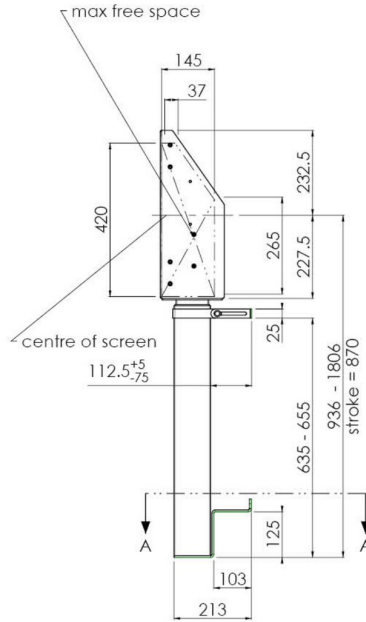

All trademarks and registered trademarks acknowledged. E & O E. Specification subject to change without notice. All LCD's comply with ISO-9241-307:2008 in connection with pixel defects.