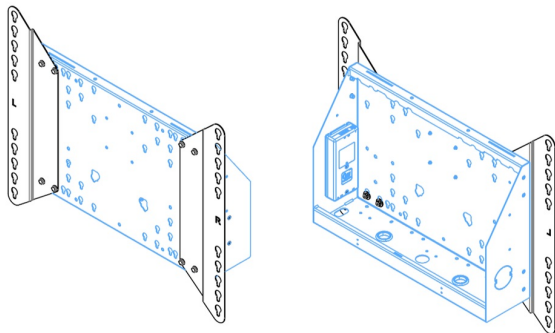

All trademarks and registered trademarks acknowledged. E & O E. Specification subject to change without notice. All LCD's comply with ISO-9241-307:2008 in connection with pixel defects.