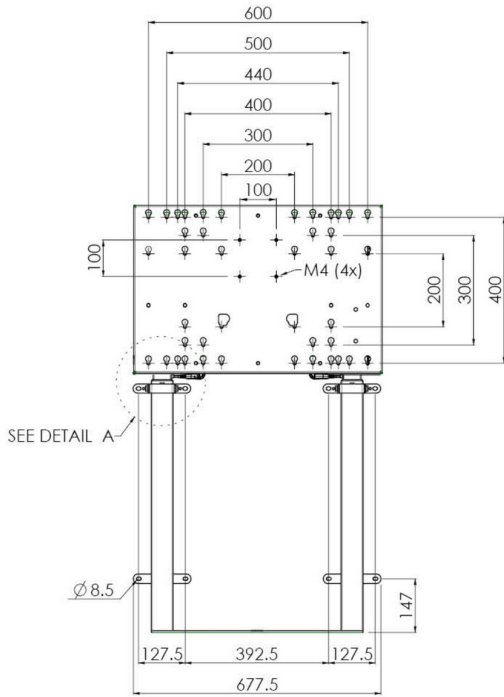

All trademarks and registered trademarks acknowledged. E & O E. Specification subject to change without notice. All LCD's comply with ISO-9241-307:2008 in connection with pixel defects.