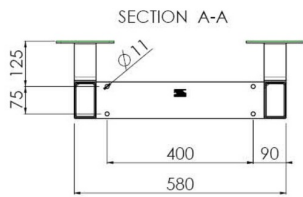

All trademarks and registered trademarks acknowledged. E & O E. Specification subject to change without notice. All LCD's comply with ISO-9241-307:2008 in connection with pixel defects.