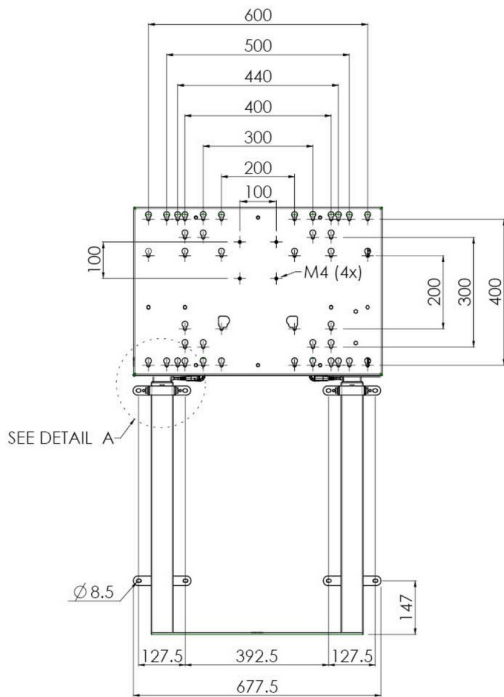

All trademarks and registered trademarks acknowledged. E & O E. Specification subject to change without notice. All LCD's comply with ISO-9241-307:2008 in connection with pixel defects.