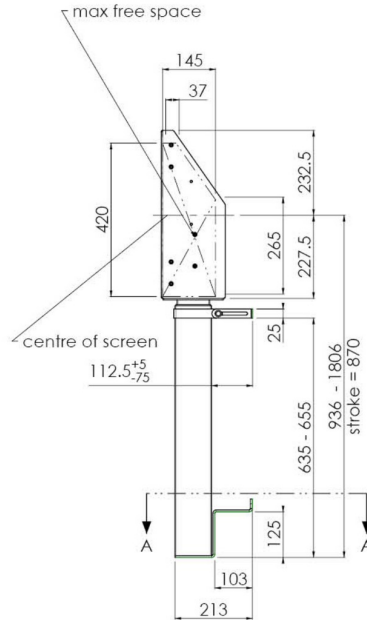

All trademarks and registered trademarks acknowledged. E & O E. Specification subject to change without notice. All LCD's comply with ISO-9241-307:2008 in connection with pixel defects.