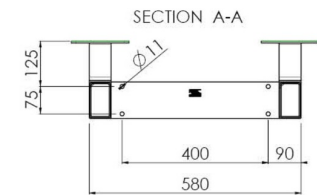

All trademarks and registered trademarks acknowledged. E & O E. Specification subject to change without notice. All LCD's comply with ISO-9241-307:2008 in connection with pixel defects.