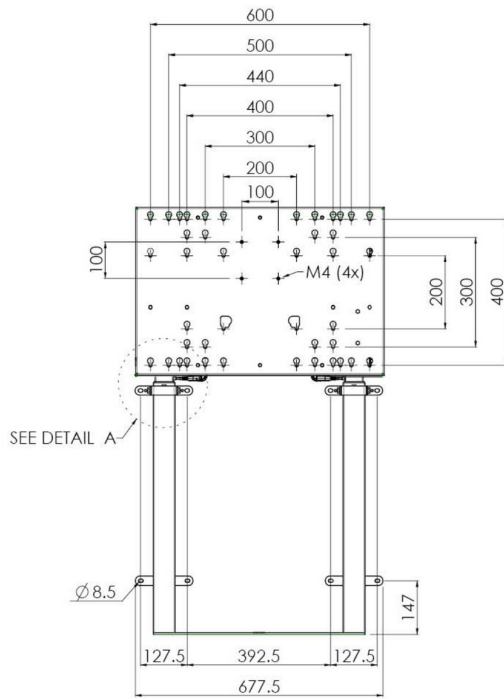

02 MÉRETEK / SÚLY

Súly (doboz nélkül)

36kg

EAN kód

4948570032617