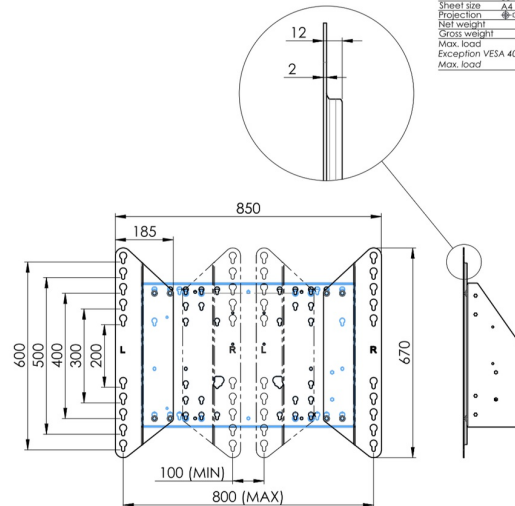

All trademarks and registered trademarks acknowledged. E & O E. Specification subject to change without notice. All LCD's comply with ISO-9241-307:2008 in connection with pixel defects.