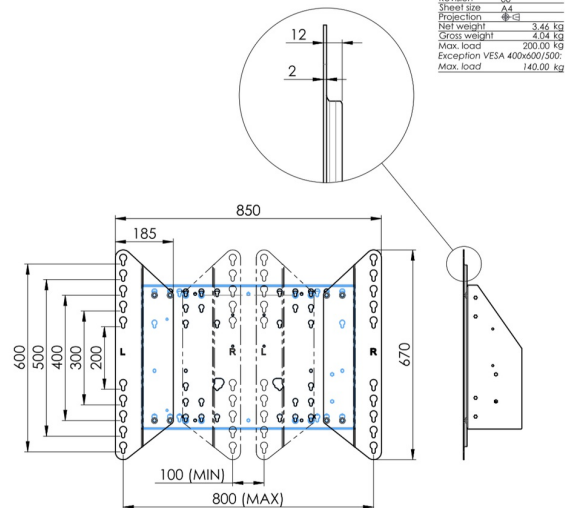

02 MÉRETEK / SÚLY

Súly (doboz nélkül)

36kg

EAN kód

4948570032617