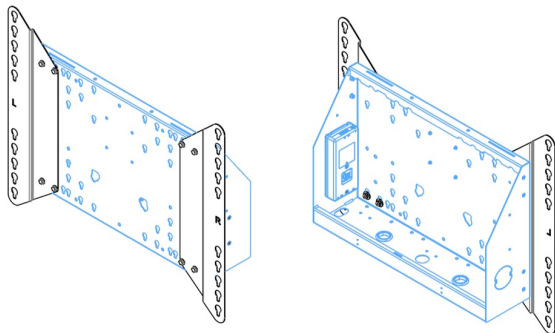

02 MÉRETEK / SÚLY

Súly (doboz nélkül)

36kg

EAN kód

4948570032617