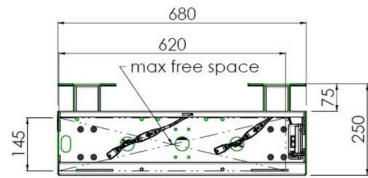

02 MÉRETEK / SÚLY

Súly (doboz nélkül)

36kg

EAN kód

4948570032617