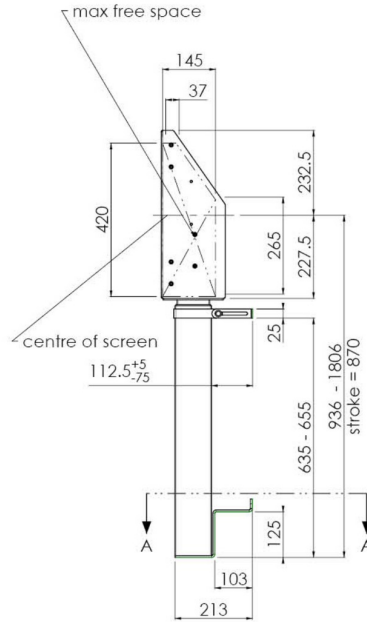

02 MÉRETEK / SÚLY

Súly (doboz nélkül)

36kg

EAN kód

4948570032617