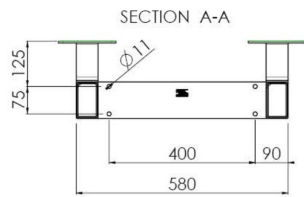

02 MÉRETEK / SÚLY

Súly (doboz nélkül)

36kg

EAN kód

4948570032617