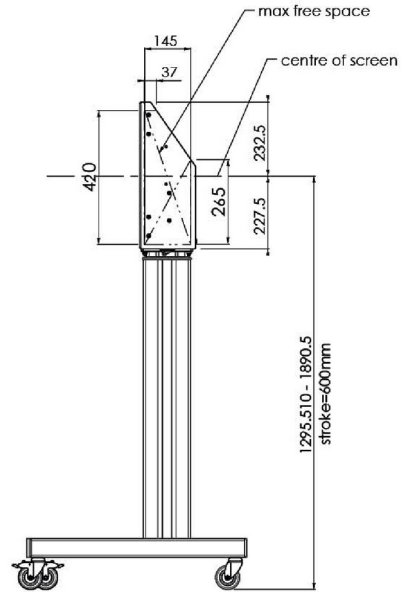

03 RELATED INFORMATION

Related products

[MD 052B7285](#)