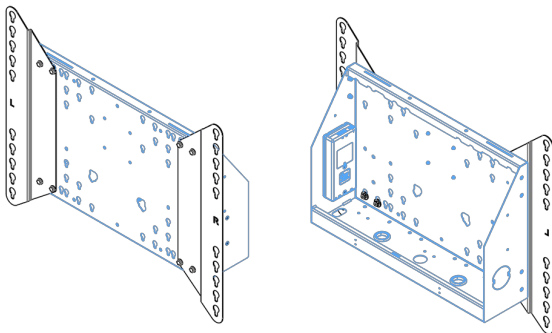

02 DIMENSIONS / WEIGHT

Weight (without box)

52kg

EAN code

4948570032600