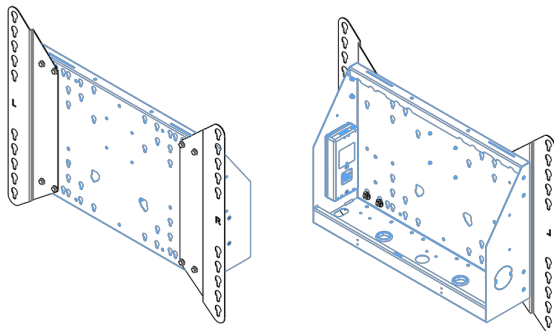

02 MÉRETEK / SÚLY

Súly (doboz nélkül)

52kg

EAN kód

4948570032600