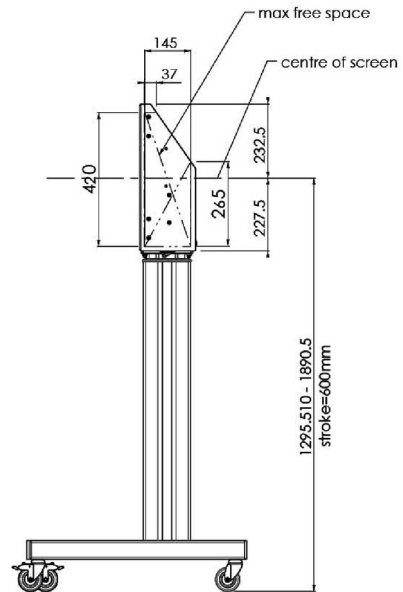

02 MÉRETEK / SÚLY

Súly (doboz nélkül)

52kg

EAN kód

4948570032600