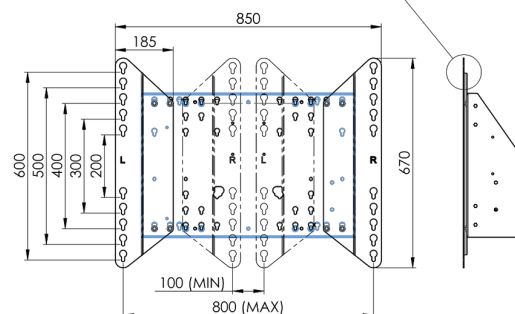

02 MÉRETEK / SÚLY

Súly (doboz nélkül)

52kg

EAN kód

4948570032600