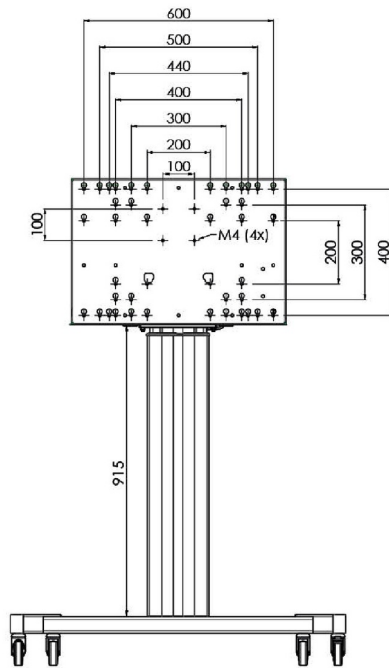

02 DIMENSIONS / WEIGHT

Weight (without box)

52kg

EAN code

4948570032600