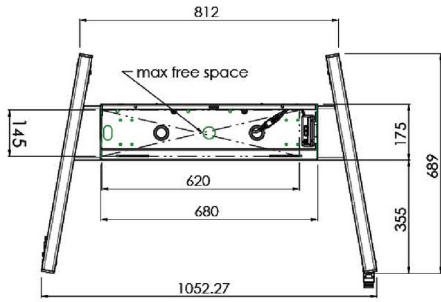

03 RELATED INFORMATION

Related products

[MD 052B7285](#)