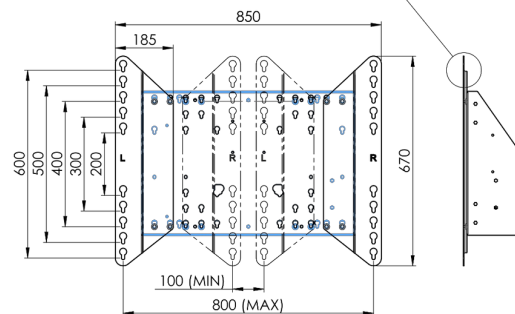

03 RELATED INFORMATION

Related products

[MD 052B7285](#)