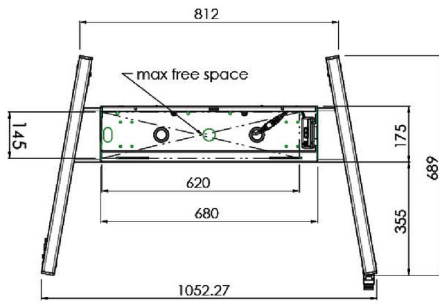

02 DIMENSIONS / WEIGHT

Weight (without box)

52kg

EAN code

4948570032600