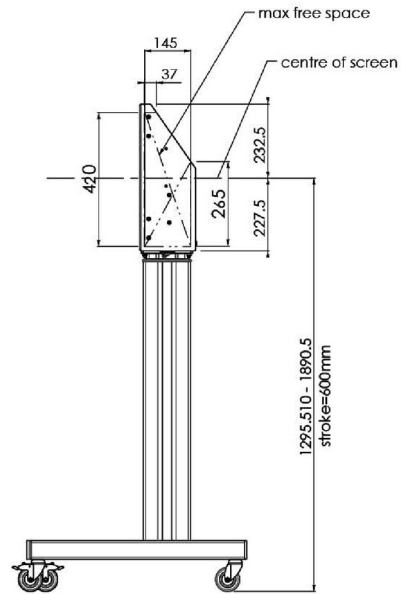

02 DIMENSIONS / WEIGHT

Weight (without box)

52kg

EAN code

4948570032600