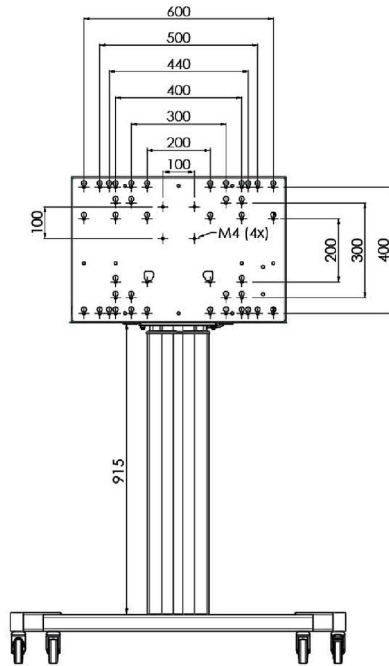

02 DIMENSIONS / WEIGHT

Weight (without box)

52kg

EAN code

4948570032600