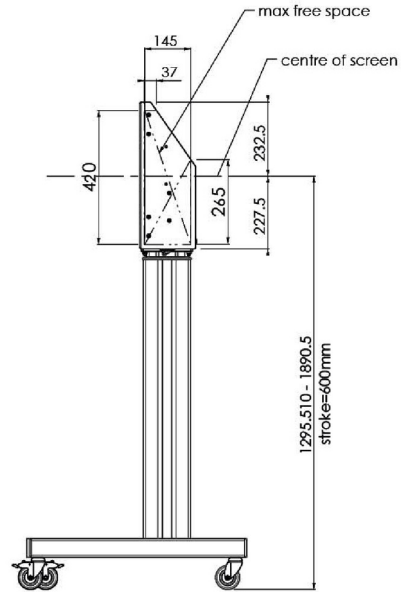

03 RELATED INFORMATION

Related products

[MD 052B7285](#)