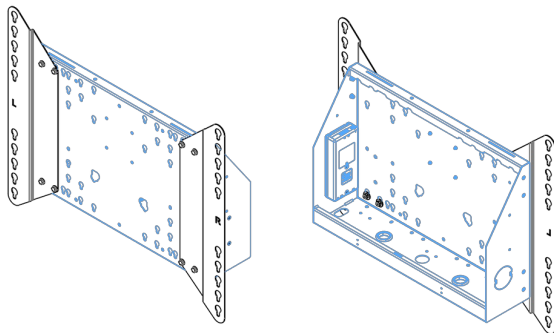

03 RELATED INFORMATION

Related products

[MD 052B7285](#)