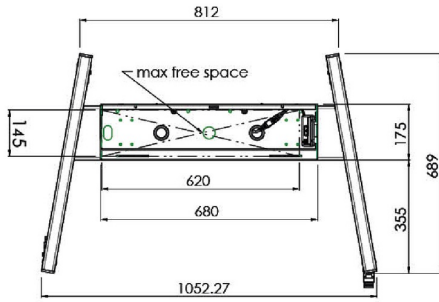

02 DIMENSIONS / WEIGHT

Weight (without box)

52kg

EAN code

4948570032600