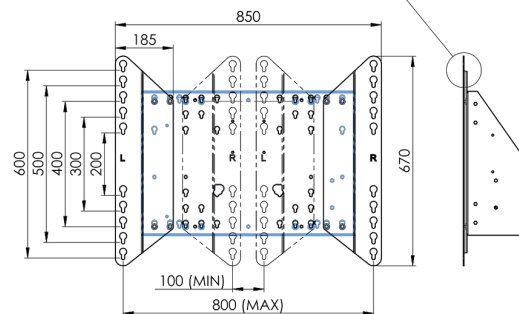

02 DIMENSIONS / WEIGHT

Weight (without box)

52kg

EAN code

4948570032600