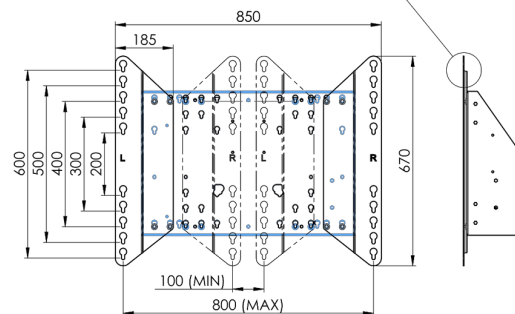

02 DIMENSIONS / WEIGHT

Weight (without box)

52kg

EAN code

4948570032600