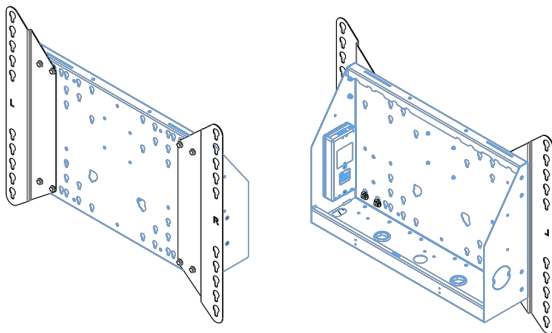

02 DIMENSIONS / WEIGHT

Weight (without box)

52kg

EAN code

4948570032600