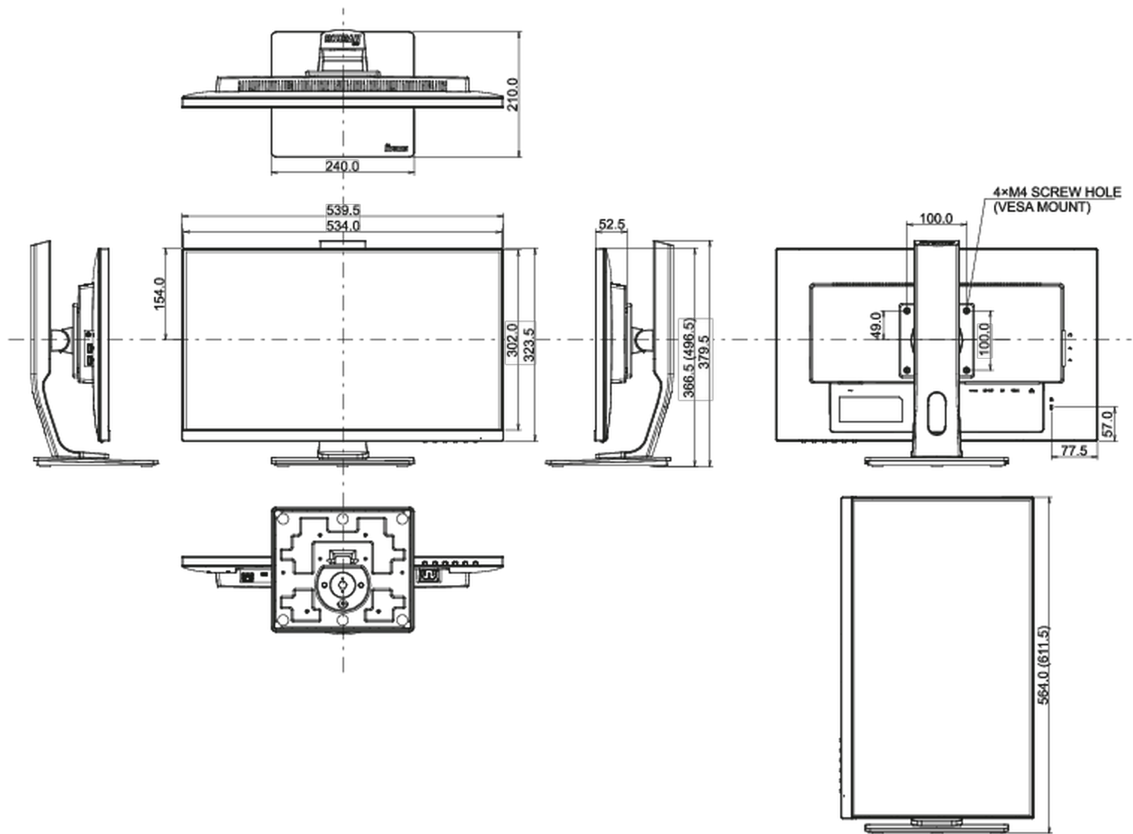

## 04 MECHANICAL

<b>Display position adjustments</b>	height, swivel, tilt, pivot (rotation both sides)
<b>Height adjustment</b>	130mm
<b>Rotation (PIVOT function)</b>	90°
<b>Swivel stand</b>	90°; 45° left; 45° right
<b>Tilt angle</b>	22° up; 5° down

## 08 DIMENSIONS / WEIGHT

Product dimensions W x H x D	539.5 x 366.5 (496.5) x 210mm
Box dimensions W x H x D	688 x 401 x 206mm
Weight (without box)	5.4kg
Weight (with box)	7.2kg
EAN code	4948570117864