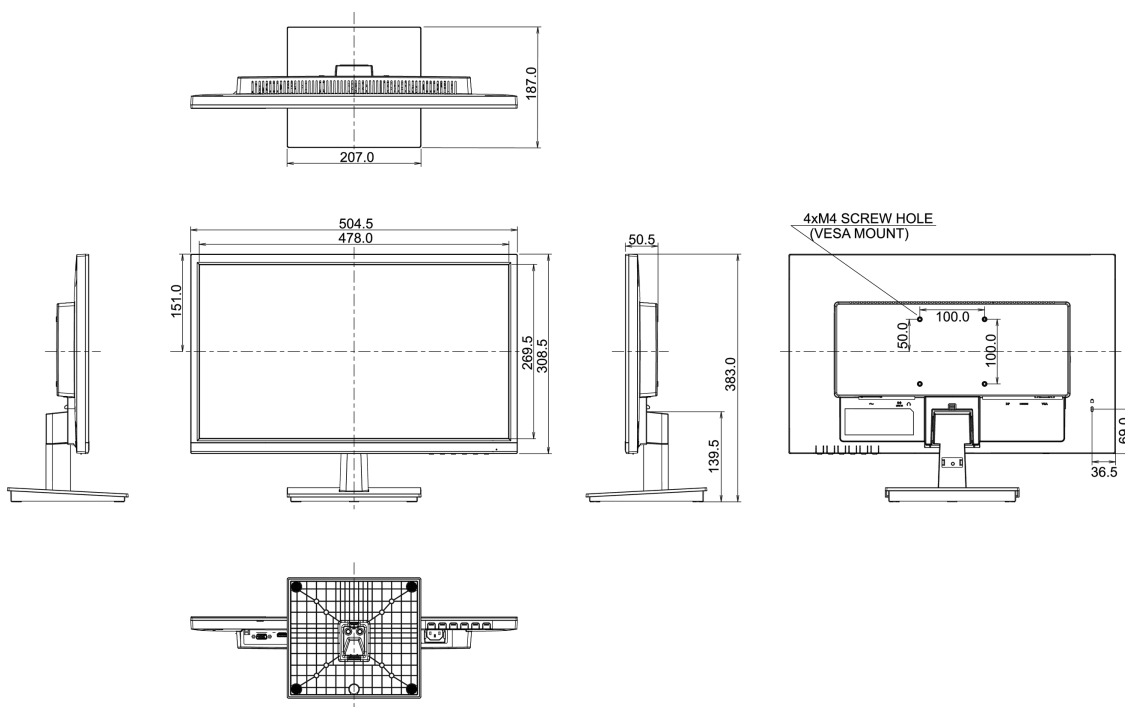

Klasa energetske efikasnosti (Regulation (EU) 2017/1369)

D

REACH SVHC

iznad 0.1%: Olova

08 DIMENZIJE / TEŽINA

Dimenzije proizvoda Š x V x D

504.5 x 383 x 187mm

Dimenzije kutije Š x V x D

633 x 139 x 420mm

Težina (bez kutije)

3.1kg

Težina (sa kutijom)

4.2kg

EAN kod

4948570117819

All trademarks and registered trademarks acknowledged. E & O E. Specification subject to change without notice. All LCD's comply with ISO-9241-307:2008 in connection with pixel defects.