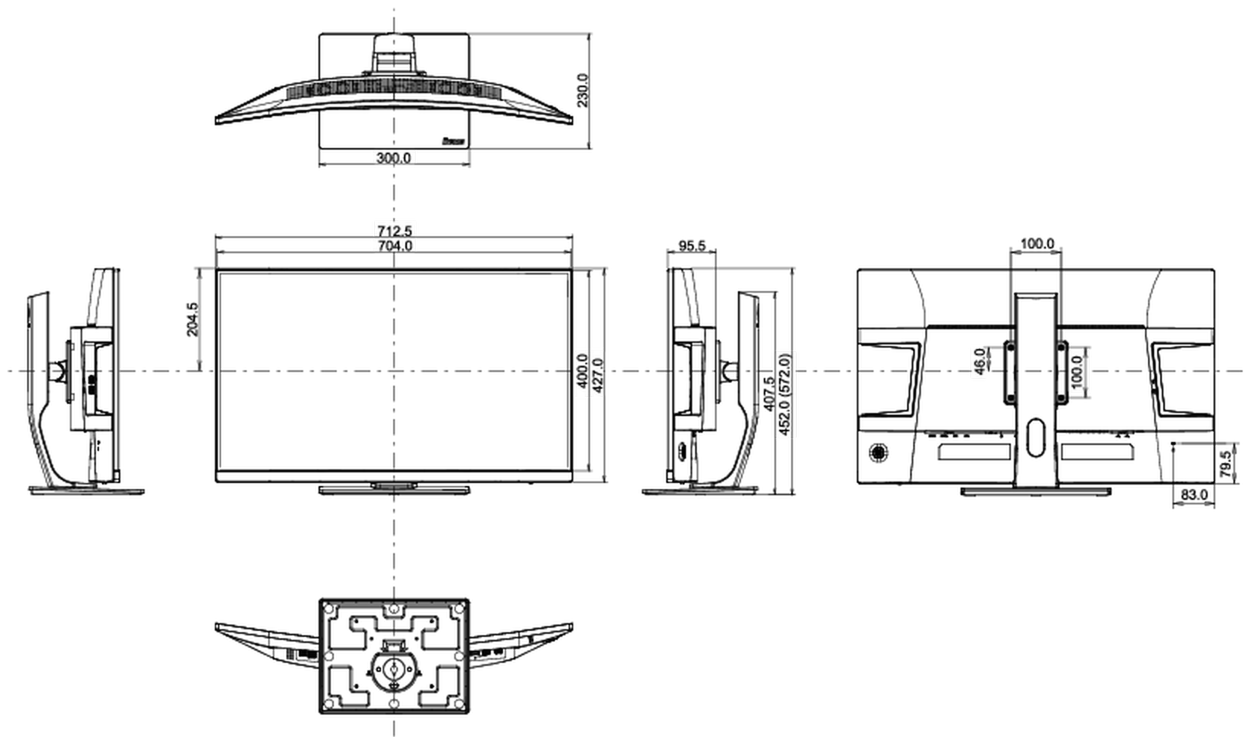

## 04 MECHANICAL

Display position adjustments	height, swivel, tilt
Height adjustment	120mm
Swivel stand	90°; ° left; 45° right
Tilt angle	22° up; 5° down

VESA mounting	100 x 100mm
Cable management system	yes

## 06 POWER MANAGEMENT

Power supply unit	external
Power supply	DC 19 V
Power usage	47W typical, 0.5W stand by, 0.3W off mode

## 08 DIMENSIONS / WEIGHT

Product dimensions W x H x D	712.5 x 452 (572) x 230mm
Box dimensions W x H x D	836 x 527 x 248mm
Weight (without box)	9kg
Weight (without stand)	6.3kg
Weight (with box)	13.5kg
EAN code	4948570117383