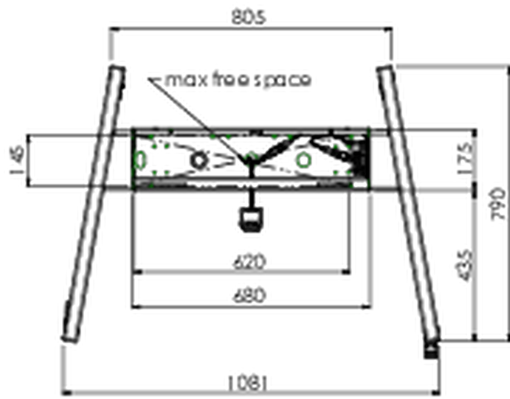

Floor lift XL on wheels for flat touch screens up to 160kg with lockable lid for protection

A motorized trolley for touch screens up to VESA 800x600. What makes this product so unique is its screen flexibility and installation ease, within just three steps the product is installed and ready for use. This wheeled stand with electrical height adjustment has continuous and silent height adjustment and an integrated screen bracket containing most VESA patterns, making it suitable for almost every display. The embedded VESA bracket has another special feature, it can be used as support for a Desktop PC at the back. Max supported display size is 98", max weight is 160 kg. This kit includes the adapter set MD 052B7288.

01 TECHNICAL SPECIFICATION

Type	Floor lift on wheels
Height adjustment	600mm, 1295,5 - 1895,5mm
Max weight capacity	160kg / monitor
VESA maximum	800 x 600mm
Extra	electrical speed up to 20mm/s

02 DIMENSIONS / WEIGHT

Weight (without box)

71kg

EAN code

4948570032587

03 RELATED INFORMATION

Related products

[MD 052B7285](#)

All trademarks and registered trademarks acknowledged. E & O E. Specification subject to change without notice. All LCD's comply with ISO-9241-307:2008 in connection with pixel defects.