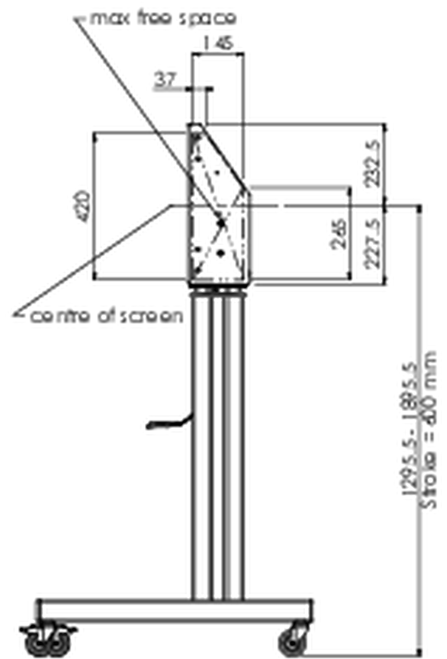

Floor lift XL on wheels for flat touch screens up to 160kg with lockable lid for protection

A motorized trolley for touch screens up to VESA 800x600. What makes this product so unique is its screen flexibility and installation ease, within just three steps the product is installed and ready for use. This wheeled stand with electrical height adjustment has continuous and silent height adjustment and an integrated screen bracket containing most VESA patterns, making it suitable for almost every display. The embedded VESA bracket has another special feature, it can be used as support for a Desktop PC at the back. Max supported display size is 98", max weight is 160 kg. This kit includes the adapter set MD 052B7288.

01 TECHNICAL SPECIFICATION

Type	Floor lift on wheels
Height adjustment	600mm, 1295,5 - 1895,5mm
Max weight capacity	160kg / monitor
VESA maximum	800 x 600mm
Extra	electrical speed up to 20mm/s

02 DIMENSIONS / WEIGHT

Weight (without box)

71kg

EAN code

4948570032587

03 RELATED INFORMATION

Related products

[MD 052B7285](#)

All trademarks and registered trademarks acknowledged. E & O E. Specification subject to change without notice. All LCD's comply with ISO-9241-307:2008 in connection with pixel defects.