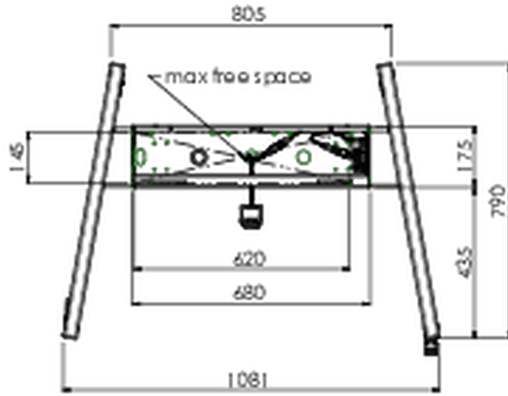

Floor lift XL on wheels for flat touch screens up to 160kg with lockable lid for protection

A motorized trolley for touch screens up to VESA 800x600. What makes this product so unique is its screen flexibility and installation ease, within just three steps the product is installed and ready for use. This wheeled stand with electrical height adjustment has continuous and silent height adjustment and an integrated screen bracket containing most VESA patterns, making it suitable for almost every display. The embedded VESA bracket has another special feature, it can be used as support for a Desktop PC at the back. Max supported display size is 98", max weight is 160 kg. This kit includes the adapter set MD 052B7288.

01 TECHNICAL SPECIFICATION

Type	Floor lift on wheels
Height adjustment	600mm, 1295,5 - 1895,5mm
Max weight capacity	160kg / monitor
VESA maximum	800 x 600mm
Extra	electrical speed up to 20mm/s

02 DIMENSIONS / WEIGHT

Weight (without box)

71kg

EAN code

4948570032587

03 RELATED INFORMATION

Related products

[MD 052B7285](#)

All trademarks and registered trademarks acknowledged. E & O E. Specification subject to change without notice. All LCD's comply with ISO-9241-307:2008 in connection with pixel defects.