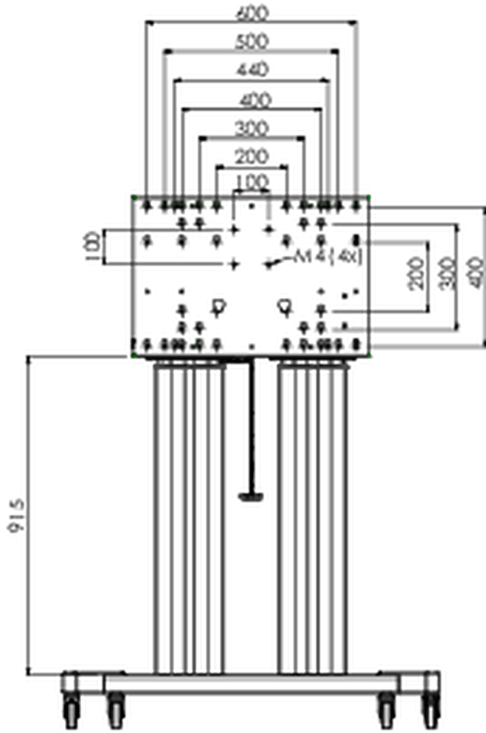

Floor lift XL on wheels for flat touch screens up to 160kg with lockable lid for protection

A motorized trolley for touch screens up to VESA 800x600. What makes this product so unique is its screen flexibility and installation ease, within just three steps the product is installed and ready for use. This wheeled stand with electrical height adjustment has continuous and silent height adjustment and an integrated screen bracket containing most VESA patterns, making it suitable for almost every display. The embedded VESA bracket has another special feature, it can be used as support for a Desktop PC at the back. Max supported display size is 98", max weight is 160 kg. This kit includes the adapter set MD 052B7288.

01 TECHNICAL SPECIFICATION

Type	Floor lift on wheels
Height adjustment	600mm, 1295,5 - 1895,5mm
Max weight capacity	160kg / monitor
VESA maximum	800 x 600mm
Extra	electrical speed up to 20mm/s

02 DIMENSIONS / WEIGHT

Weight (without box)

71kg

EAN code

4948570032587

03 RELATED INFORMATION

Related products

[MD 052B7285](#)

All trademarks and registered trademarks acknowledged. E & O E. Specification subject to change without notice. All LCD's comply with ISO-9241-307:2008 in connection with pixel defects.