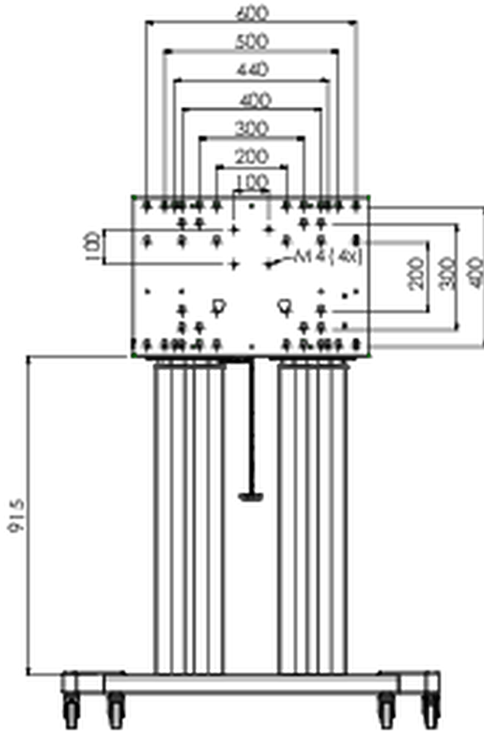

Floor lift XL on wheels for flat touch screens up to 160kg with lockable lid for protection

A motorized trolley for touch screens up to VESA 800x600. What makes this product so unique is its screen flexibility and installation ease, within just three steps the product is installed and ready for use. This wheeled stand with electrical height adjustment has continuous and silent height adjustment and an integrated screen bracket containing most VESA patterns, making it suitable for almost every display. The embedded VESA bracket has another special feature, it can be used as support for a Desktop PC at the back. Max supported display size is 98", max weight is 160 kg. This kit includes the adapter set MD 052B7288.

01 TECHNICAL SPECIFICATION

Type	Floor lift on wheels
Height adjustment	600mm, 1295,5 - 1895,5mm
Max weight capacity	160kg / monitor
VESA maximum	800 x 600mm
Extra	electrical speed up to 20mm/s

02 DIMENSIONS / WEIGHT

Weight (without box)

71kg

EAN code

4948570032587

03 RELATED INFORMATION

Related products

[MD 052B7285](#)

All trademarks and registered trademarks acknowledged. E & O E. Specification subject to change without notice. All LCD's comply with ISO-9241-307:2008 in connection with pixel defects.