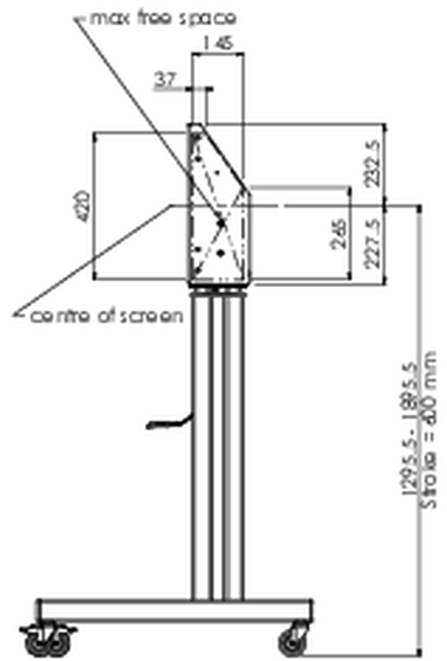

Floor lift XL on wheels for flat touch screens up to 160kg with lockable lid for protection

A motorized trolley for touch screens up to VESA 800x600. What makes this product so unique is its screen flexibility and installation ease, within just three steps the product is installed and ready for use. This wheeled stand with electrical height adjustment has continuous and silent height adjustment and an integrated screen bracket containing most VESA patterns, making it suitable for almost every display. The embedded VESA bracket has another special feature, it can be used as support for a Desktop PC at the back. Max supported display size is 98", max weight is 160 kg. This kit includes the adapter set MD 052B7288.

01 TECHNICAL SPECIFICATION

Type	Floor lift on wheels
Height adjustment	600mm, 1295,5 - 1895,5mm
Max weight capacity	160kg / monitor
VESA maximum	800 x 600mm
Extra	electrical speed up to 20mm/s

02 DIMENSIONS / WEIGHT

Weight (without box)

71kg

EAN code

4948570032587

03 RELATED INFORMATION

Related products

[MD 052B7285](#)

All trademarks and registered trademarks acknowledged. E & O E. Specification subject to change without notice. All LCD's comply with ISO-9241-307:2008 in connection with pixel defects.