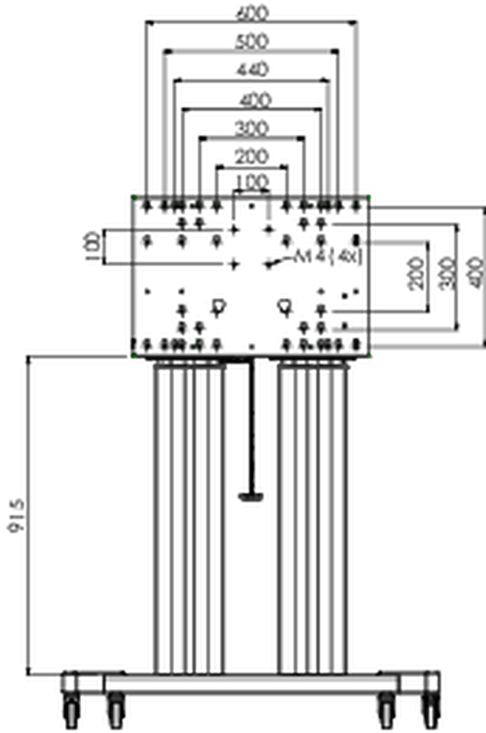

Floor lift XL on wheels for flat touch screens up to 160kg with lockable lid for protection

A motorized trolley for touch screens up to VESA 800x600. What makes this product so unique is its screen flexibility and installation ease, within just three steps the product is installed and ready for use. This wheeled stand with electrical height adjustment has continuous and silent height adjustment and an integrated screen bracket containing most VESA patterns, making it suitable for almost every display. The embedded VESA bracket has another special feature, it can be used as support for a Desktop PC at the back. Max supported display size is 98", max weight is 160 kg. This kit includes the adapter set [MD 052B7288](#).

01 TECHNICAL SPECIFICATION

Type	Floor lift on wheels
Height adjustment	600mm, 1295,5 - 1895,5mm
Max weight capacity	160kg / monitor
VESA maximum	800 x 600mm
Extra	electrical speed up to 20mm/s

02 DIMENSIONS / WEIGHT

Weight (without box)

71kg

EAN code

4948570032587

03 RELATED INFORMATION

Related products

[MD 052B7285](#)

© IIYAMA CORPORATION. ALL RIGHTS RESERVED