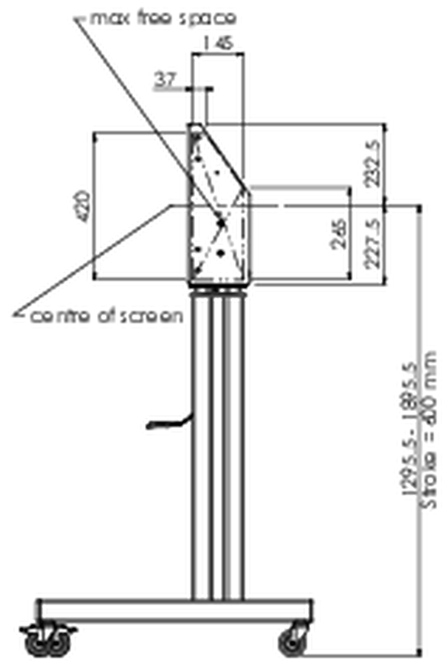

Floor lift XL on wheels for flat touch screens up to 160kg with lockable lid for protection

A motorized trolley for touch screens up to VESA 800x600. What makes this product so unique is its screen flexibility and installation ease, within just three steps the product is installed and ready for use. This wheeled stand with electrical height adjustment has continuous and silent height adjustment and an integrated screen bracket containing most VESA patterns, making it suitable for almost every display. The embedded VESA bracket has another special feature, it can be used as support for a Desktop PC at the back. Max supported display size is 98", max weight is 160 kg. This kit includes the adapter set [MD 052B7288](#).

01 TECHNICAL SPECIFICATION

Type	Floor lift on wheels
Height adjustment	600mm, 1295,5 - 1895,5mm
Max weight capacity	160kg / monitor
VESA maximum	800 x 600mm
Extra	electrical speed up to 20mm/s

02 DIMENSIONS / WEIGHT

Weight (without box)

71kg

EAN code

4948570032587

03 RELATED INFORMATION

Related products

[MD 052B7285](#)

© IIYAMA CORPORATION. ALL RIGHTS RESERVED