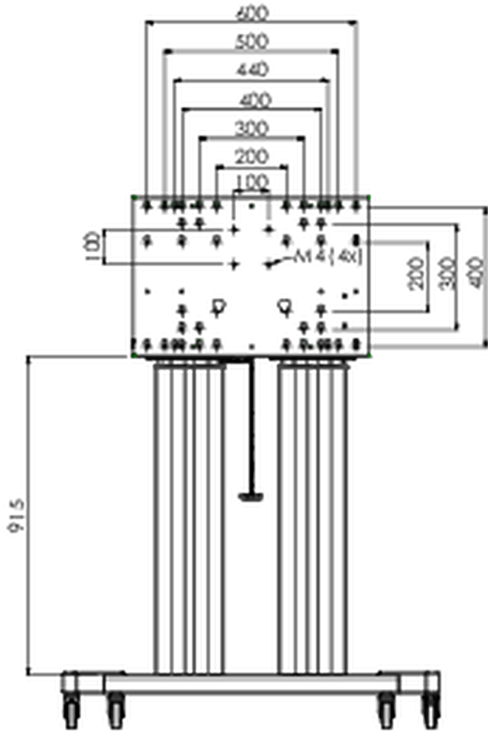

Floor lift XL on wheels for flat touch screens up to 160kg with lockable lid for protection

A motorized trolley for touch screens up to VESA 800x600. What makes this product so unique is its screen flexibility and installation ease, within just three steps the product is installed and ready for use. This wheeled stand with electrical height adjustment has continuous and silent height adjustment and an integrated screen bracket containing most VESA patterns, making it suitable for almost every display. The embedded VESA bracket has another special feature, it can be used as support for a Desktop PC at the back. Max supported display size is 98", max weight is 160 kg. This kit includes the adapter set [MD 052B7288](#).

01 TECHNICAL SPECIFICATION

Type	Floor lift on wheels
Height adjustment	600mm, 1295,5 - 1895,5mm
Max weight capacity	160kg / monitor
VESA maximum	800 x 600mm
Extra	electrical speed up to 20mm/s

02 DIMENSIONS / WEIGHT

Weight (without box)

71kg

EAN code

4948570032587

03 RELATED INFORMATION

Related products

[MD 052B7285](#)

© IIYAMA CORPORATION. ALL RIGHTS RESERVED