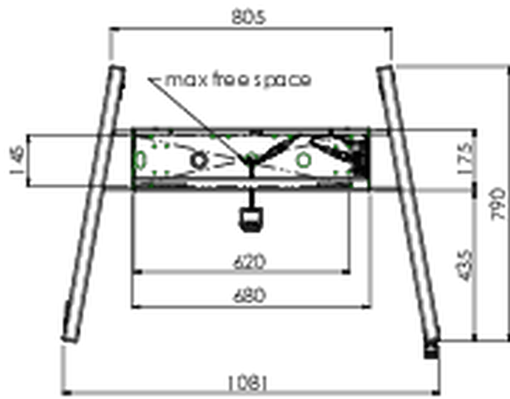

Floor lift XL on wheels for flat touch screens up to 160kg with lockable lid for protection

A motorized trolley for touch screens up to VESA 800x600. What makes this product so unique is its screen flexibility and installation ease, within just three steps the product is installed and ready for use. This wheeled stand with electrical height adjustment has continuous and silent height adjustment and an integrated screen bracket containing most VESA patterns, making it suitable for almost every display. The embedded VESA bracket has another special feature, it can be used as support for a Desktop PC at the back. Max supported display size is 98", max weight is 160 kg. This kit includes the adapter set [MD 052B7288](#).

01 TECHNICAL SPECIFICATION

Type	Floor lift on wheels
Height adjustment	600mm, 1295,5 - 1895,5mm
Max weight capacity	160kg / monitor
VESA maximum	800 x 600mm
Extra	electrical speed up to 20mm/s

02 DIMENSIONS / WEIGHT

Weight (without box)

71kg

EAN code

4948570032587

03 RELATED INFORMATION

Related products

[MD 052B7285](#)

© IIYAMA CORPORATION. ALL RIGHTS RESERVED