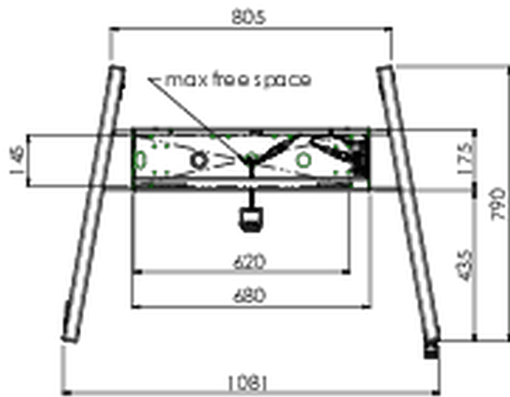

## Floor lift XL on wheels for flat touch screens up to 160kg with lockable lid for protection

A motorized trolley for touch screens up to VESA 800x600. What makes this product so unique is its screen flexibility and installation ease, within just three steps the product is installed and ready for use. This wheeled stand with electrical height adjustment has continuous and silent height adjustment and an integrated screen bracket containing most VESA patterns, making it suitable for almost every display. The embedded VESA bracket has another special feature, it can be used as support for a Desktop PC at the back. Max supported display size is 98", max weight is 160 kg. This kit includes the adapter set [MD 052B7288](#).

### 01 TECHNIKAI PARAMÉTEREK

Típus	Floor lift on wheels
Magasság beállítása	600mm, 1295,5 - 1895,5mm
Maximális teherbírás	160kg / monitor
VESA maximum	800 x 600mm
Extra	electrical speed up to 20mm/s

## 02 MÉRETEK / SÚLY

Súly (doboz nélkül)

71kg

EAN kód

4948570032587