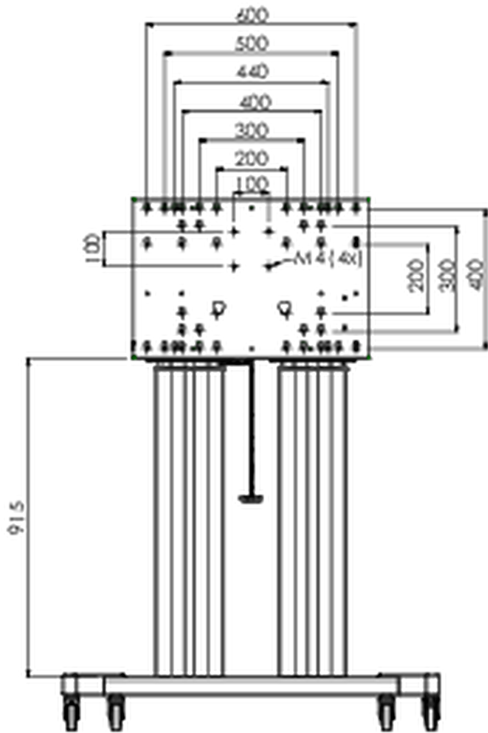

## Floor lift XL on wheels for flat touch screens up to 160kg with lockable lid for protection

A motorized trolley for touch screens up to VESA 800x600. What makes this product so unique is its screen flexibility and installation ease, within just three steps the product is installed and ready for use. This wheeled stand with electrical height adjustment has continuous and silent height adjustment and an integrated screen bracket containing most VESA patterns, making it suitable for almost every display. The embedded VESA bracket has another special feature, it can be used as support for a Desktop PC at the back. Max supported display size is 98", max weight is 160 kg. This kit includes the adapter set [MD 052B7288](#).

### 01 TECHNIKAI PARAMÉTEREK

Típus	Floor lift on wheels
Magasság beállítása	600mm, 1295,5 - 1895,5mm
Maximális teherbírás	160kg / monitor
VESA maximum	800 x 600mm
Extra	electrical speed up to 20mm/s

## 02 MÉRETEK / SÚLY

Súly (doboz nélkül)

71kg

EAN kód

4948570032587