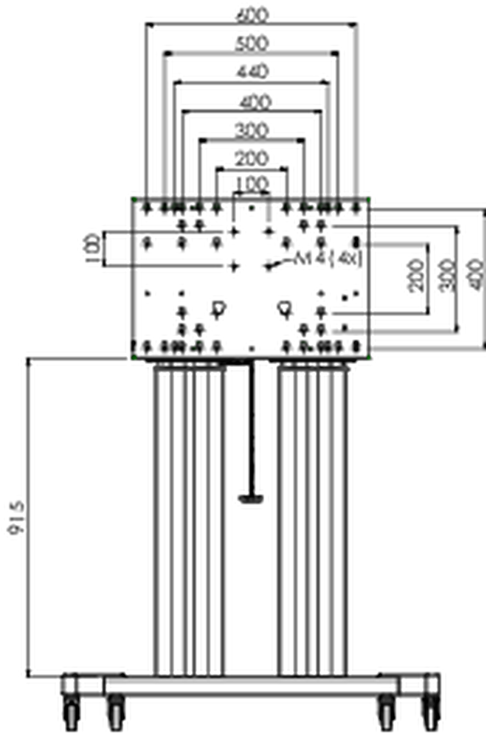

## Floor lift XL on wheels for flat touch screens up to 160kg with lockable lid for protection

A motorized trolley for touch screens up to VESA 800x600. What makes this product so unique is its screen flexibility and installation ease, within just three steps the product is installed and ready for use. This wheeled stand with electrical height adjustment has continuous and silent height adjustment and an integrated screen bracket containing most VESA patterns, making it suitable for almost every display. The embedded VESA bracket has another special feature, it can be used as support for a Desktop PC at the back. Max supported display size is 98", max weight is 160 kg. This kit includes the adapter set [MD 052B7288](#).

### 01 TECHNIKAI PARAMÉTEREK

Típus	Floor lift on wheels
Magasság beállítása	600mm, 1295,5 - 1895,5mm
Maximális teherbírás	160kg / monitor
VESA maximum	800 x 600mm
Extra	electrical speed up to 20mm/s

## 02 MÉRETEK / SÚLY

Súly (doboz nélkül)

71kg

EAN kód

4948570032587