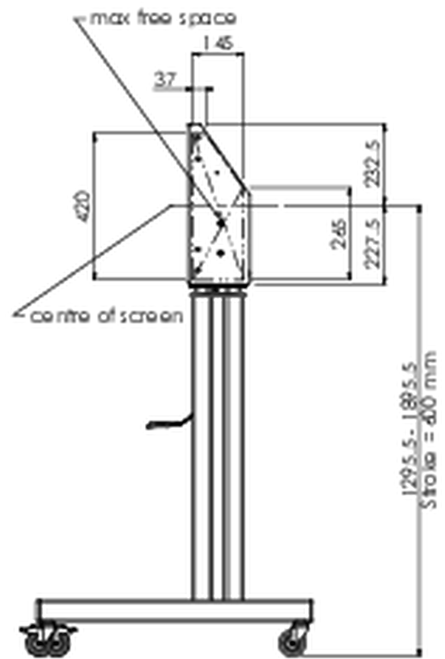

## Floor lift XL on wheels for flat touch screens up to 160kg with lockable lid for protection

A motorized trolley for touch screens up to VESA 800x600. What makes this product so unique is its screen flexibility and installation ease, within just three steps the product is installed and ready for use. This wheeled stand with electrical height adjustment has continuous and silent height adjustment and an integrated screen bracket containing most VESA patterns, making it suitable for almost every display. The embedded VESA bracket has another special feature, it can be used as support for a Desktop PC at the back. Max supported display size is 98", max weight is 160 kg. This kit includes the adapter set [MD 052B7288](#).

### 01 TECHNIKAI PARAMÉTEREK

Típus	Floor lift on wheels
Magasság beállítása	600mm, 1295,5 - 1895,5mm
Maximális teherbírás	160kg / monitor
VESA maximum	800 x 600mm
Extra	electrical speed up to 20mm/s

## 02 MÉRETEK / SÚLY

Súly (doboz nélkül)

71kg

EAN kód

4948570032587