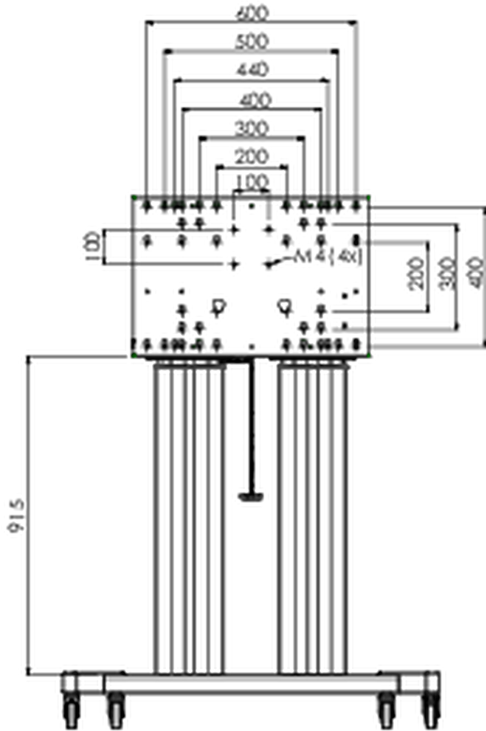

**Floor lift XL on wheels for flat touch screens up to 160kg with lockable lid for protection**

A motorized trolley for touch screens up to VESA 800x600. What makes this product so unique is its screen flexibility and installation ease, within just three steps the product is installed and ready for use. This wheeled stand with electrical height adjustment has continuous and silent height adjustment and an integrated screen bracket containing most VESA patterns, making it suitable for almost every display. The embedded VESA bracket has another special feature, it can be used as support for a Desktop PC at the back. Max supported display size is 98", max weight is 160 kg. This kit includes the adapter set [MD 052B7288](#).

**01 TECHNICAL SPECIFICATION**

Type	Floor lift on wheels
Height adjustment	600mm, 1295,5 - 1895,5mm
Max weight capacity	160kg / monitor
VESA maximum	800 x 600mm
Extra	electrical speed up to 20mm/s

## 02 DIMENSIONS / WEIGHT

Weight (without box)

71kg

EAN code

4948570032587