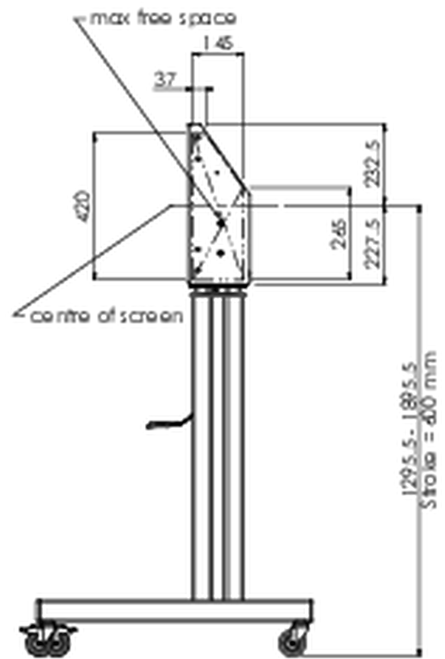

**Floor lift XL on wheels for flat touch screens up to 160kg with lockable lid for protection**

A motorized trolley for touch screens up to VESA 800x600. What makes this product so unique is its screen flexibility and installation ease, within just three steps the product is installed and ready for use. This wheeled stand with electrical height adjustment has continuous and silent height adjustment and an integrated screen bracket containing most VESA patterns, making it suitable for almost every display. The embedded VESA bracket has another special feature, it can be used as support for a Desktop PC at the back. Max supported display size is 98", max weight is 160 kg. This kit includes the adapter set [MD 052B7288](#).

**01 TECHNICAL SPECIFICATION**

Type	Floor lift on wheels
Height adjustment	600mm, 1295,5 - 1895,5mm
Max weight capacity	160kg / monitor
VESA maximum	800 x 600mm
Extra	electrical speed up to 20mm/s

## 02 DIMENSIONS / WEIGHT

Weight (without box)

71kg

EAN code

4948570032587