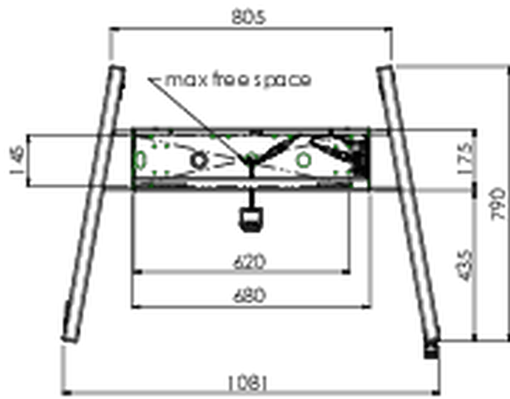

**Floor lift XL on wheels for flat touch screens up to 160kg with lockable lid for protection**

A motorized trolley for touch screens up to VESA 800x600. What makes this product so unique is its screen flexibility and installation ease, within just three steps the product is installed and ready for use. This wheeled stand with electrical height adjustment has continuous and silent height adjustment and an integrated screen bracket containing most VESA patterns, making it suitable for almost every display. The embedded VESA bracket has another special feature, it can be used as support for a Desktop PC at the back. Max supported display size is 98", max weight is 160 kg. This kit includes the adapter set [MD 052B7288](#).

**01 TECHNICAL SPECIFICATION**

Type	Floor lift on wheels
Height adjustment	600mm, 1295,5 - 1895,5mm
Max weight capacity	160kg / monitor
VESA maximum	800 x 600mm
Extra	electrical speed up to 20mm/s

## 02 DIMENSIONS / WEIGHT

Weight (without box)

71kg

EAN code

4948570032587