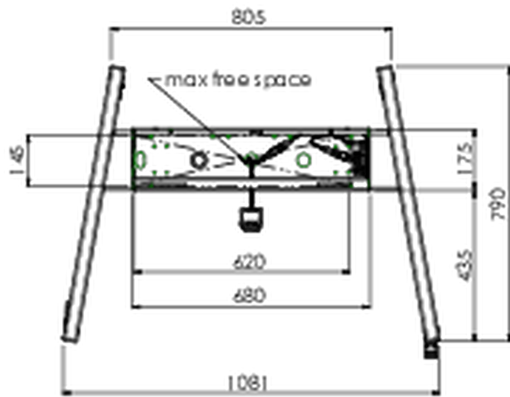

Floor lift XL on wheels for flat touch screens up to 160kg with lockable lid for protection

A motorized trolley for touch screens up to VESA 800x600. What makes this product so unique is its screen flexibility and installation ease, within just three steps the product is installed and ready for use. This wheeled stand with electrical height adjustment has continuous and silent height adjustment and an integrated screen bracket containing most VESA patterns, making it suitable for almost every display. The embedded VESA bracket has another special feature, it can be used as support for a Desktop PC at the back. Max supported display size is 98", max weight is 160 kg. This kit includes the adapter set [MD 052B7288](#).

01 TECHNICAL SPECIFICATION

Type	Floor lift on wheels
Height adjustment	600mm, 1295,5 - 1895,5mm
Max weight capacity	160kg / monitor
VESA maximum	800 x 600mm
Extra	electrical speed up to 20mm/s

02 DIMENSIONS / WEIGHT

Weight (without box)

71kg

EAN code

4948570032587

03 RELATED INFORMATION

Related products

[MD 052B7285](#)

All trademarks and registered trademarks acknowledged. E & O E. Specification subject to change without notice. All LCD's comply with ISO-9241-307:2008 in connection with pixel defects.