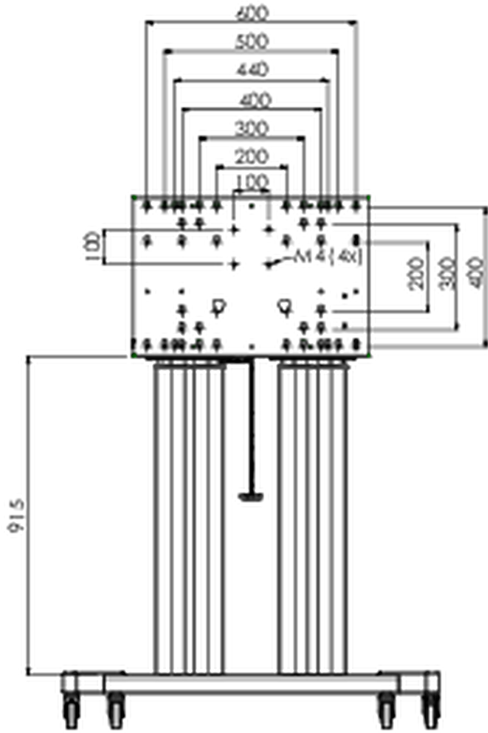

Floor lift XL on wheels for flat touch screens up to 160kg with lockable lid for protection

A motorized trolley for touch screens up to VESA 800x600. What makes this product so unique is its screen flexibility and installation ease, within just three steps the product is installed and ready for use. This wheeled stand with electrical height adjustment has continuous and silent height adjustment and an integrated screen bracket containing most VESA patterns, making it suitable for almost every display. The embedded VESA bracket has another special feature, it can be used as support for a Desktop PC at the back. Max supported display size is 98", max weight is 160 kg. This kit includes the adapter set [MD 052B7288](#).

01 TECHNICAL SPECIFICATION

Type	Floor lift on wheels
Height adjustment	600mm, 1295,5 - 1895,5mm
Max weight capacity	160kg / monitor
VESA maximum	800 x 600mm
Extra	electrical speed up to 20mm/s

02 DIMENSIONS / WEIGHT

Weight (without box)

71kg

EAN code

4948570032587

03 RELATED INFORMATION

Related products

[MD 052B7285](#)

All trademarks and registered trademarks acknowledged. E & O E. Specification subject to change without notice. All LCD's comply with ISO-9241-307:2008 in connection with pixel defects.