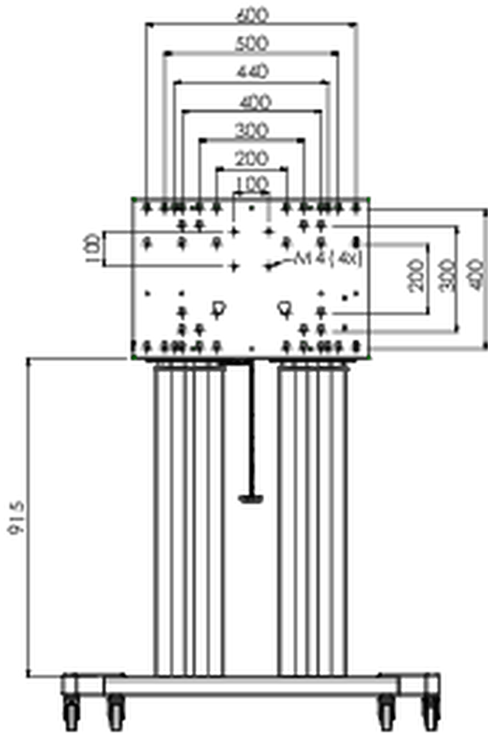

Floor lift XL on wheels for flat touch screens up to 160kg with lockable lid for protection

A motorized trolley for touch screens up to VESA 800x600. What makes this product so unique is its screen flexibility and installation ease, within just three steps the product is installed and ready for use. This wheeled stand with electrical height adjustment has continuous and silent height adjustment and an integrated screen bracket containing most VESA patterns, making it suitable for almost every display. The embedded VESA bracket has another special feature, it can be used as support for a Desktop PC at the back. Max supported display size is 98", max weight is 160 kg. This kit includes the adapter set [MD 052B7288](#).

01 SPECIFIKACE

Height adjustment	600mm, 1295,5 - 1895,5mm
Váha max.	160kg / monitor
VESA maximum	800 x 600mm
Extra	electrical speed up to 20mm/s

02 ROZMĚRY / HMOTNOST

Váha (bez balení)

71kg

EAN code

4948570032587