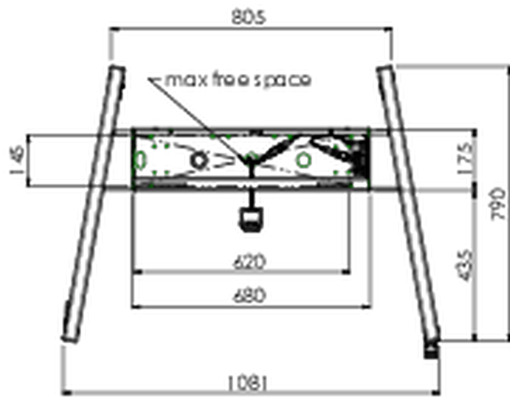

Floor lift XL on wheels for flat touch screens up to 160kg with lockable lid for protection

A motorized trolley for touch screens up to VESA 800x600. What makes this product so unique is its screen flexibility and installation ease, within just three steps the product is installed and ready for use. This wheeled stand with electrical height adjustment has continuous and silent height adjustment and an integrated screen bracket containing most VESA patterns, making it suitable for almost every display. The embedded VESA bracket has another special feature, it can be used as support for a Desktop PC at the back. Max supported display size is 98", max weight is 160 kg. This kit includes the adapter set [MD 052B7288](#).

01 SPECIFIKACE

Height adjustment	600mm, 1295,5 - 1895,5mm
Váha max.	160kg / monitor
VESA maximum	800 x 600mm
Extra	electrical speed up to 20mm/s

02 ROZMĚRY / HMOTNOST

Váha (bez balení)

71kg

EAN code

4948570032587