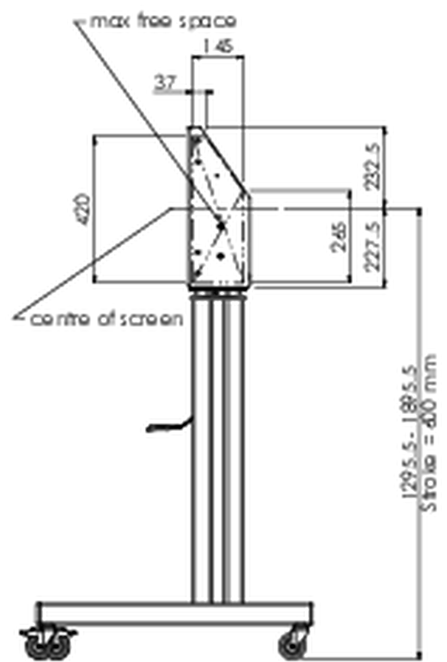

Floor lift XL on wheels for flat touch screens up to 160kg with lockable lid for protection

A motorized trolley for touch screens up to VESA 800x600. What makes this product so unique is its screen flexibility and installation ease, within just three steps the product is installed and ready for use. This wheeled stand with electrical height adjustment has continuous and silent height adjustment and an integrated screen bracket containing most VESA patterns, making it suitable for almost every display. The embedded VESA bracket has another special feature, it can be used as support for a Desktop PC at the back. Max supported display size is 98", max weight is 160 kg. This kit includes the adapter set [MD 052B7288](#).

01 SPECIFIKACE

Height adjustment	600mm, 1295,5 - 1895,5mm
Váha max.	160kg / monitor
VESA maximum	800 x 600mm
Extra	electrical speed up to 20mm/s

02 ROZMĚRY / HMOTNOST

Váha (bez balení)

71kg

EAN code

4948570032587