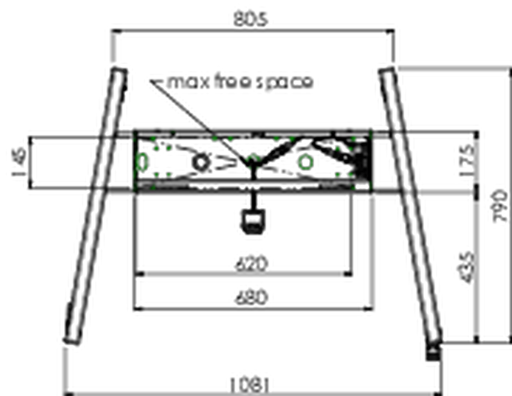

Floor lift XL on wheels for flat touch screens up to 160kg with lockable lid for protection

A motorized trolley for touch screens up to VESA 800x600. What makes this product so unique is its screen flexibility and installation ease, within just three steps the product is installed and ready for use. This wheeled stand with electrical height adjustment has continuous and silent height adjustment and an integrated screen bracket containing most VESA patterns, making it suitable for almost every display. The embedded VESA bracket has another special feature, it can be used as support for a Desktop PC at the back. Max supported display size is 98", max weight is 160 kg. This kit includes the adapter set [MD 052B7288](#).

01 SPECIFIKACE

Height adjustment	600mm, 1295,5 - 1895,5mm
Váha max.	160kg / monitor
VESA maximum	800 x 600mm
Extra	electrical speed up to 20mm/s

02 ROZMĚRY / HMOTNOST

Váha (bez balení)

71kg

EAN code

4948570032587