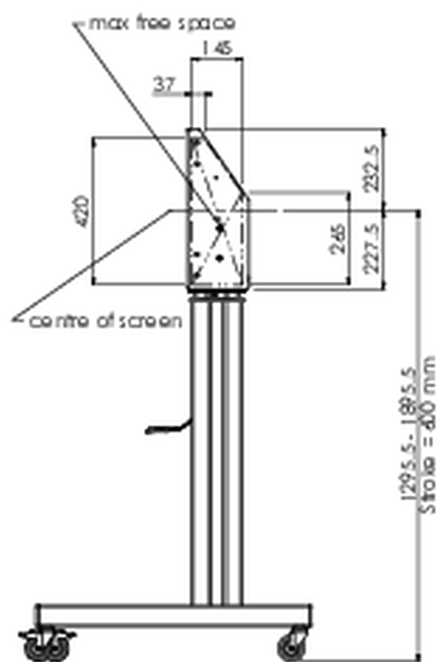

Floor lift XL on wheels for flat touch screens up to 160kg with lockable lid for protection

A motorized trolley for touch screens up to VESA 800x600. What makes this product so unique is its screen flexibility and installation ease, within just three steps the product is installed and ready for use. This wheeled stand with electrical height adjustment has continuous and silent height adjustment and an integrated screen bracket containing most VESA patterns, making it suitable for almost every display. The embedded VESA bracket has another special feature, it can be used as support for a Desktop PC at the back. Max supported display size is 98", max weight is 160 kg. This kit includes the adapter set [MD 052B7288](#).

01 SPECIFIKACE

Height adjustment	600mm, 1295,5 - 1895,5mm
Váha max.	160kg / monitor
VESA maximum	800 x 600mm
Extra	electrical speed up to 20mm/s

02 ROZMĚRY / HMOTNOST

Váha (bez balení)

71kg

EAN code

4948570032587