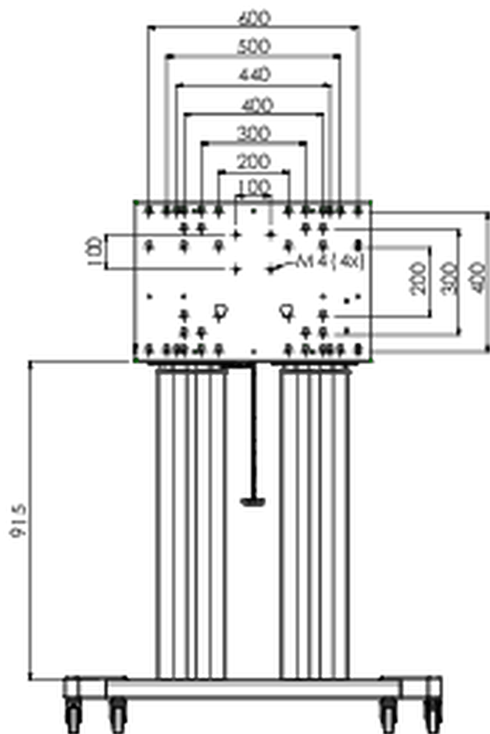

Floor lift XL on wheels for flat touch screens up to 160kg with lockable lid for protection

A motorized trolley for touch screens up to VESA 800x600. What makes this product so unique is its screen flexibility and installation ease, within just three steps the product is installed and ready for use. This wheeled stand with electrical height adjustment has continuous and silent height adjustment and an integrated screen bracket containing most VESA patterns, making it suitable for almost every display. The embedded VESA bracket has another special feature, it can be used as support for a Desktop PC at the back. Max supported display size is 98", max weight is 160 kg. This kit includes the adapter set [MD 052B7288](#).

01 SPECIFIKACE

Height adjustment	600mm, 1295,5 - 1895,5mm
Váha max.	160kg / monitor
VESA maximum	800 x 600mm
Extra	electrical speed up to 20mm/s

02 ROZMĚRY / HMOTNOST

Váha (bez balení)

71kg

EAN code

4948570032587